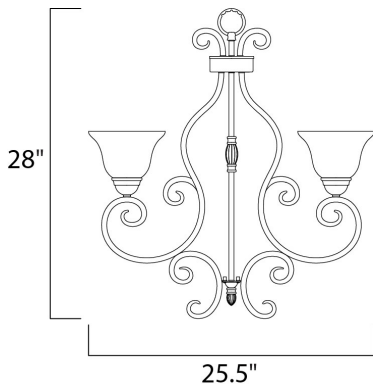

PRODUCT DESCRIPTION

This decorative classic in Oil Rubbed Bronze finish is both dramatic and subtle, with or without shades.

MEASUREMENTS

DIMENSION : 25.5" L x 25.5" W x 28" H
 HANGING WEIGHT : 17.64 lb

LAMPING

INPUT VOLTAGE : 120V
 BULB : 5 x 60W Incandescent E26 Medium , 300W Total
 BULB INCLUDED : (Not Included)
 DIMMABLE : Yes

FINISHES OPTION

 Oil Rubbed Bronze (OI)

GLASS

Frosted Ivory FI

MATERIAL

Steel, Glass