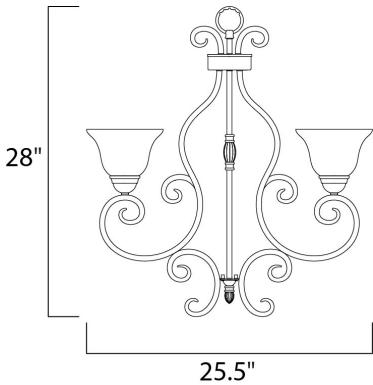

PRODUCT DESCRIPTION

This decorative classic in Oil Rubbed Bronze finish is both dramatic and subtle, with or without shades.

MEASUREMENTS

DIMENSION : 25.5" L x 25.5" W x 28" H
 HANGING WEIGHT : 17.64 lb

LAMPING

INPUT VOLTAGE : 120V
 BULB : 5 x 60W Incandescent E26 Medium , 300W Total
 BULB INCLUDED : (Not Included)
 DIMMABLE : Yes

FINISHES OPTION

 Oil Rubbed Bronze (OI)

GLASS

Frosted Ivory Fl

MATERIAL

Steel, Glass