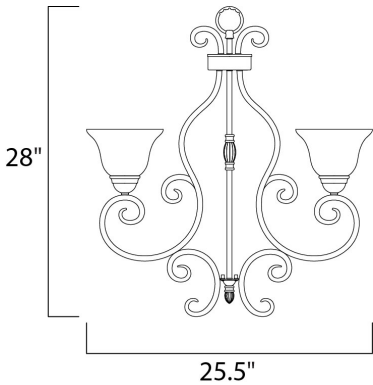

PRODUCT DESCRIPTION

This decorative classic in Oil Rubbed Bronze finish is both dramatic and subtle, with or without shades.

MEASUREMENTS

DIMENSION : 25.5" L x 25.5" W x 28" H
 HANGING WEIGHT : 17.64 lb

LAMPING

INPUT VOLTAGE : 120V
 BULB : 5 x 60W Incandescent E26 Medium , 300W Total
 BULB INCLUDED : (Not Included)
 DIMMABLE : Yes

FINISHES OPTION

 Oil Rubbed Bronze (OI)

GLASS

Frosted Ivory FI

MATERIAL

Steel, Glass