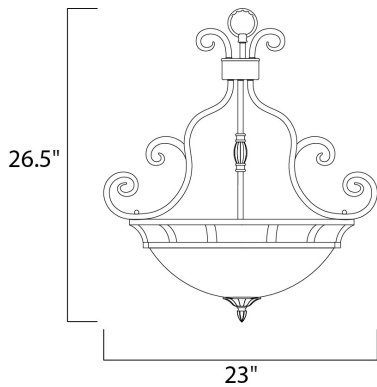

**PRODUCT DESCRIPTION**

This decorative classic in Oil Rubbed Bronze finish is both dramatic and subtle, with or without shades.

**MEASUREMENTS**

DIMENSION : 23" L x 23" W x 26.5" H  
 HANGING WEIGHT : 13.62 lb