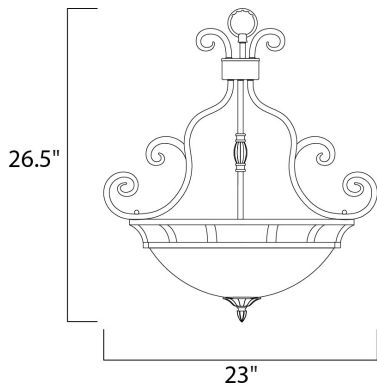

**PRODUCT DESCRIPTION**

This decorative classic in Oil Rubbed Bronze finish is both dramatic and subtle, with or without shades.

**MEASUREMENTS**

DIMENSION : 23" L x 23" W x 26.5" H  
 HANGING WEIGHT : 13.62 lb

**LAMPING**

INPUT VOLTAGE : 120V  
 BULB : 3 x 60W Incandescent E26 Medium , 180W Total  
 BULB INCLUDED : (Not Included)  
 DIMMABLE : Yes

**FINISHES OPTION**

 Oil Rubbed Bronze (OI)

**GLASS**

Frosted Ivory FI