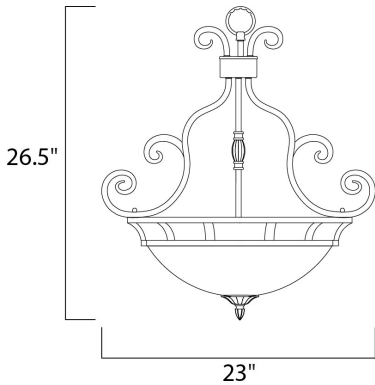

PRODUCT DESCRIPTION

This decorative classic in Oil Rubbed Bronze finish is both dramatic and subtle, with or without shades.

MEASUREMENTS

DIMENSION : 23" L x 23" W x 26.5" H
 HANGING WEIGHT : 13.62 lb

LAMPING

INPUT VOLTAGE : 120V
 BULB : 3 x 60W Incandescent E26 Medium , 180W Total
 BULB INCLUDED : (Not Included)
 DIMMABLE : Yes

FINISHES OPTION

 Oil Rubbed Bronze (OI)

GLASS

Frosted Ivory FI

MATERIAL

Steel, Glass