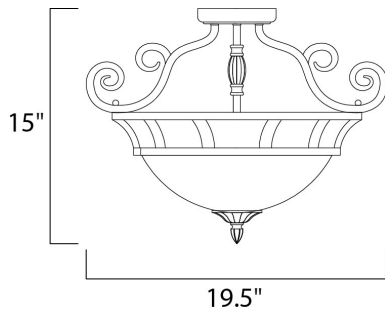

**PRODUCT DESCRIPTION**

This decorative classic in Oil Rubbed Bronze finish is both dramatic and subtle, with or without shades.

**MEASUREMENTS**

DIMENSION : 19.5" L x 19.5" W x 15" H  
 HANGING WEIGHT : 6.43 lb