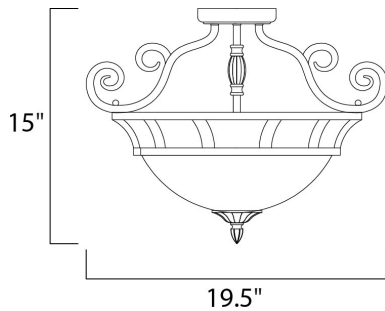

PRODUCT DESCRIPTION

This decorative classic in Oil Rubbed Bronze finish is both dramatic and subtle, with or without shades.

MEASUREMENTS

DIMENSION : 19.5" L x 19.5" W x 15" H
 HANGING WEIGHT : 6.43 lb

LAMPING