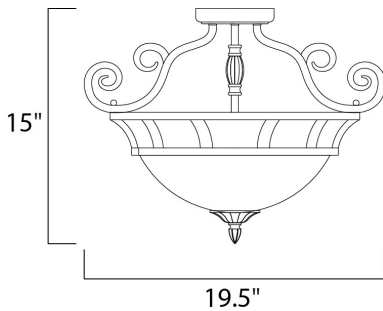

PRODUCT DESCRIPTION

This decorative classic in Oil Rubbed Bronze finish is both dramatic and subtle, with or without shades.

MEASUREMENTS

DIMENSION : 19.5" L x 19.5" W x 15" H
 HANGING WEIGHT : 6.43 lb

LAMPING