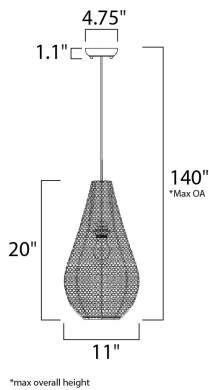

MEASUREMENTS

DIMENSION : 11" L x 11" W x 20" H
 MAX OAH : 140" OAH
 HANGING WEIGHT : 4.14 lb

LAMPING

INPUT VOLTAGE : 120V
 BULB : 1 x 60W Incandescent E26 Medium , 60W Total
 BULB INCLUDED : (Not Included)
 DIMMABLE : Yes

FINISHES OPTION

 Copper (CP)

MATERIAL

Aluminum, Steel

RATINGS

Dry Location

ADDITIONAL

SLOPE: 120
 OPERATING TEMPERATURE:
 -20°C (-4°F), 40°C (104°F)