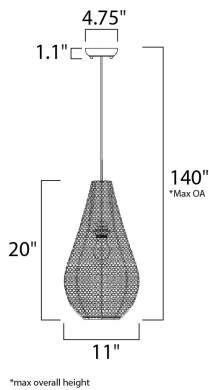

**MEASUREMENTS**

DIMENSION : 11" L x 11" W x 20" H  
 MAX OAH : 140" OAH  
 HANGING WEIGHT : 4.14 lb

**LAMPING**

INPUT VOLTAGE : 120V  
 BULB : 1 x 60W Incandescent E26 Medium , 60W Total  
 BULB INCLUDED : (Not Included)  
 DIMMABLE : Yes

**FINISHES OPTION**

 Copper (CP)

**MATERIAL**

Aluminum, Steel

**RATINGS**

Dry Location

**ADDITIONAL**

SLOPE: 120  
 OPERATING TEMPERATURE:  
 -20°C (-4°F), 40°C (104°F)