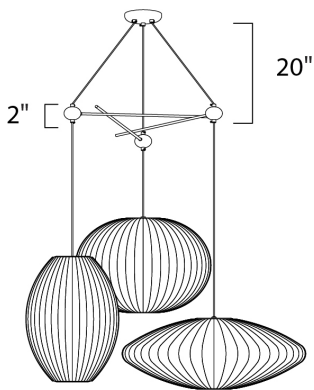

**PRODUCT DESCRIPTION**

Using this kit you can create your own arrangement of cord hound pendants. Purchase any three Cocoon or Vino pendants and the kit to create your cascading design. Kit includes separator and three cord canopy.

**MEASUREMENTS**

DIMENSION : 20" L x 17.75" W x 2" H  
 HANGING WEIGHT : 2.2 lb

**LAMPING**

INPUT VOLTAGE : 120V  
 BULB : 0W Total  
 DIMMABLE :

**FINISHES OPTION**

 Polished Chrome (PC)

**MATERIAL**

Steel