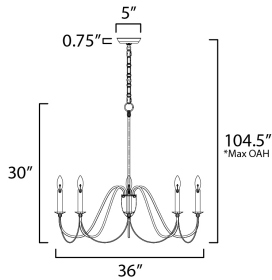

ADDITIONAL

INSTALL UP/DOWN: Up
OPERATING TEMPERATURE:
-20°C (-4°F), 40°C (104°F)

MEASUREMENTS

- DIMENSION : 36" L x 36" W x 30" H
- MAX OAH : 105.5" OAH
- CANOPY : 1.14" H x 5.1" L
- HANGING WEIGHT : 5.3 lb

LAMPING

- INPUT VOLTAGE : 120V
- BULB : 8 x 60W Incandescent E12 Candelabra , 480W Total
- BULB INCLUDED : (Not Included)
- DIMMABLE : Y
- LIGHTING_DIRECTION : Up

*max overall height

Always consult a qualified electrician before installing any lighting product.