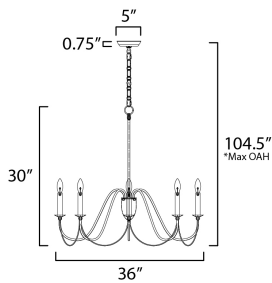

FINISHES OPTION

- Chestnut Bronze (CHB)
- Gold Leaf (GL)

MATERIAL

Steel

RATINGS

cULus
Dry Location

ADDITIONAL

SLOPE: 90
OPERATING TEMPERATURE:
-20°C (-4°F), 40°C (104°F)

MEASUREMENTS

- DIMENSION : 36" W x 30" H
- MAX OAH : 104.5" OAH
- CANOPY : 5" W x 0.75" H x 5" L
- HANGING WEIGHT : 8.77 lb

LAMPING

- INPUT VOLTAGE : 120V
- BULB : 8 x 60W Incandescent E12 Candelabra , 480W Total
- BULB INCLUDED : (Not Included)
- DIMMABLE : Y