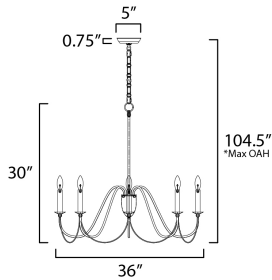

FINISHES OPTION

- Chestnut Bronze (CHB)
- Gold Leaf (GL)

MATERIAL

Steel

RATINGS

cULus
Dry Location

ADDITIONAL

SLOPE: 90
OPERATING TEMPERATURE:
-20°C (-4°F), 40°C (104°F)

MEASUREMENTS

- DIMENSION : 36" W x 30" H
- MAX OAH : 104.5" OAH
- CANOPY : 5" W x 0.75" H x 5" L
- HANGING WEIGHT : 8.77 lb

LAMPING

- INPUT VOLTAGE : 120V
- BULB : 8 x 60W Incandescent E12 Candelabra , 480W Total
- BULB INCLUDED : (Not Included)
- DIMMABLE : Y