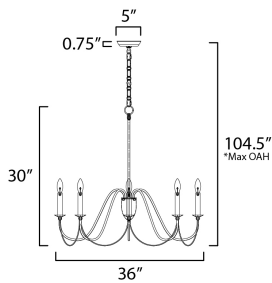

**ADDITIONAL**

INSTALL UP/DOWN: Up  
OPERATING TEMPERATURE:  
-20°C (-4°F), 40°C (104°F)

**MEASUREMENTS**

- DIMENSION : 36" L x 36" W x 30" H
- MAX OAH : 105.5" OAH
- CANOPY : 1.14" H x 5.1" L
- HANGING WEIGHT : 5.3 lb

**LAMPING**

- INPUT VOLTAGE : 120V
- BULB : 8 x 60W Incandescent E12 Candelabra , 480W Total
- BULB INCLUDED : (Not Included)
- DIMMABLE : Y
- LIGHTING\_DIRECTION : Up

\*max overall height

Always consult a qualified electrician before installing any lighting product.