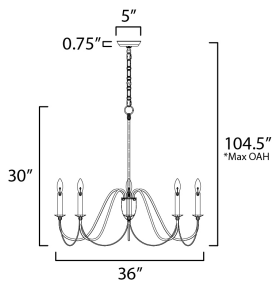

ADDITIONAL

INSTALL UP/DOWN: Up
OPERATING TEMPERATURE:
-20°C (-4°F), 40°C (104°F)

MEASUREMENTS

- DIMENSION : 36" L x 36" W x 30" H
- MAX OAH : 105.5" OAH
- CANOPY : 1.14" H x 5.1" L
- HANGING WEIGHT : 5.3 lb

LAMPING

- INPUT VOLTAGE : 120V
- BULB : 8 x 60W Incandescent E12 Candelabra , 480W Total
- BULB INCLUDED : (Not Included)
- DIMMABLE : Y
- LIGHTING_DIRECTION : Up

*max overall height

Always consult a qualified electrician before installing any lighting product.