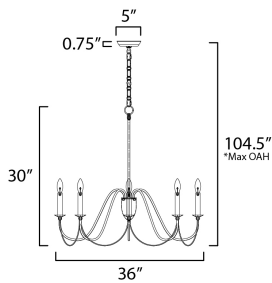

FINISHES OPTION

-  Chestnut Bronze (CHB)
-  Gold Leaf (GL)

MATERIAL

Steel

RATINGS

cULus
Dry Location

ADDITIONAL

SLOPE: 90
OPERATING TEMPERATURE:
-20°C (-4°F), 40°C (104°F)

MEASUREMENTS

- DIMENSION : 36" W x 30" H
- MAX OAH : 104.5" OAH
- CANOPY : 5" W x 0.75" H x 5" L
- HANGING WEIGHT : 8.77 lb

LAMPING

- INPUT VOLTAGE : 120V
- BULB : 8 x 60W Incandescent E12 Candelabra , 480W Total
- BULB INCLUDED : (Not Included)
- DIMMABLE : Y