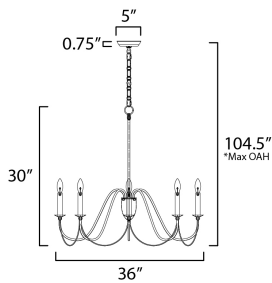

**FINISHES OPTION**

-  Chestnut Bronze (CHB)
-  Gold Leaf (GL)

**MATERIAL**

Steel

**RATINGS**

cULus  
Dry Location

**ADDITIONAL**

SLOPE: 90  
OPERATING TEMPERATURE:  
-20°C (-4°F), 40°C (104°F)

**MEASUREMENTS**

- DIMENSION : 36" W x 30" H
- MAX OAH : 104.5" OAH
- CANOPY : 5" W x 0.75" H x 5" L
- HANGING WEIGHT : 8.77 lb

**LAMPING**

- INPUT VOLTAGE : 120V
- BULB : 8 x 60W Incandescent E12 Candelabra , 480W Total
- BULB INCLUDED : (Not Included)
- DIMMABLE : Y