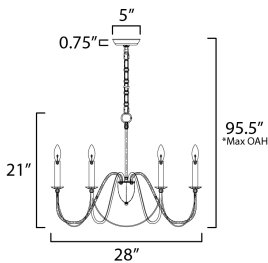

*max overall height

MEASUREMENTS

- DIMENSION : 28" L x 28" W x 22" H
- MAX OAH : 94.5" OAH
- CANOPY : 1.14" H x 5.1" L
- HANGING WEIGHT : 4.3 lb

LAMPING

- INPUT VOLTAGE : 120V
- BULB : 6 x 60W Incandescent E12 Candelabra , 360W Total
- BULB INCLUDED : (Not Included)
- DIMMABLE : Y
- LIGHTING_DIRECTION : Up