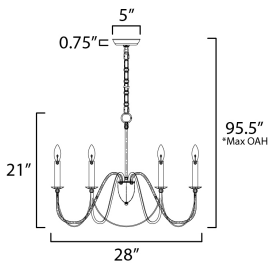

\*max overall height

**MEASUREMENTS**

- DIMENSION : 28" L x 28" W x 22" H
- MAX OAH : 94.5" OAH
- CANOPY : 1.14" H x 5.1" L
- HANGING WEIGHT : 4.3 lb

**LAMPING**

- INPUT VOLTAGE : 120V
- BULB : 6 x 60W Incandescent E12 Candelabra , 360W Total
- BULB INCLUDED : (Not Included)
- DIMMABLE : Y
- LIGHTING\_DIRECTION : Up