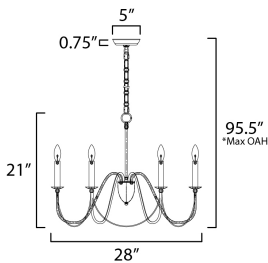

\*max overall height

**MEASUREMENTS**

- DIMENSION : 28" W x 21" H
- MAX OAH : 95.5" OAH
- CANOPY : 5" W x 0.75" H x 5" L
- HANGING WEIGHT : 5.27 lb

**LAMPING**

- INPUT VOLTAGE : 120V
- BULB : 6 x 60W Incandescent E12 Candelabra , 360W Total
- BULB INCLUDED : (Not Included)
- DIMMABLE : Y