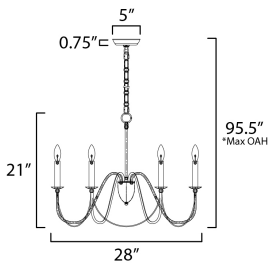

*max overall height

MEASUREMENTS

- DIMENSION : 28" W x 21" H
- MAX OAH : 95.5" OAH
- CANOPY : 5" W x 0.75" H x 5" L
- HANGING WEIGHT : 5.27 lb

LAMPING

- INPUT VOLTAGE : 120V
- BULB : 6 x 60W Incandescent E12 Candelabra , 360W Total
- BULB INCLUDED : (Not Included)
- DIMMABLE : Y