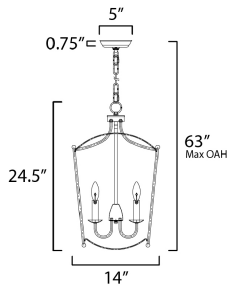

\*max overall height

**MEASUREMENTS**

- DIMENSION : 14" W x 24.5" H
- MAX OAH : 63" OAH
- CANOPY : 5" W x 0.75" H x 5" L
- HANGING WEIGHT : 5.18 lb

**LAMPING**

- INPUT VOLTAGE : 120V
- BULB : 3 x 60W Incandescent E12 Candelabra , 180W Total
- BULB INCLUDED : (Not Included)
- DIMMABLE : Y