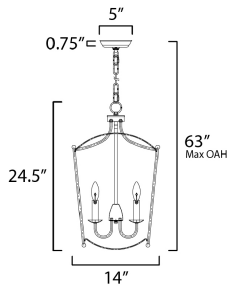

*max overall height

MEASUREMENTS

- DIMENSION : 14" W x 24.5" H
- MAX OAH : 63" OAH
- CANOPY : 5" W x 0.75" H x 5" L
- HANGING WEIGHT : 5.18 lb

LAMPING

- INPUT VOLTAGE : 120V
- BULB : 3 x 60W Incandescent E12 Candelabra , 180W Total
- BULB INCLUDED : (Not Included)
- DIMMABLE : Y