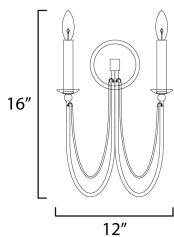

**MEASUREMENTS**

DIMENSION : 14" W x 16" H x 5.25" Ext  
 MAX OAH : 5" W x 5" H  
 HANGING WEIGHT : 1.1 lb

**LAMPING**

INPUT VOLTAGE : 120V  
 BULB : 2 x 60W Incandescent E12 Candelabra , 120W Total  
 BULB INCLUDED : (Not Included)  
 DIMMABLE : Y  
 LIGHTING\_DIRECTION : Up