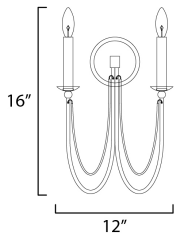

**MEASUREMENTS**

DIMENSION : 14" W x 16" H x 5.25" Ext  
 MAX OAH : 5" W x 5" H  
 HANGING WEIGHT : 1.1 lb

**LAMPING**

INPUT VOLTAGE : 120V  
 BULB : 2 x 60W Incandescent E12 Candelabra , 120W Total  
 BULB INCLUDED : (Not Included)  
 DIMMABLE : Y  
 LIGHTING\_DIRECTION : Up