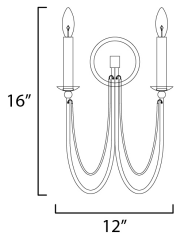

MEASUREMENTS

DIMENSION : 14" W x 16" H x 5.25" Ext
 MAX OAH : 5" W x 5" H
 HANGING WEIGHT : 1.1 lb

LAMPING

INPUT VOLTAGE : 120V
 BULB : 2 x 60W Incandescent E12 Candelabra , 120W Total
 BULB INCLUDED : (Not Included)
 DIMMABLE : Y
 LIGHTING_DIRECTION : Up