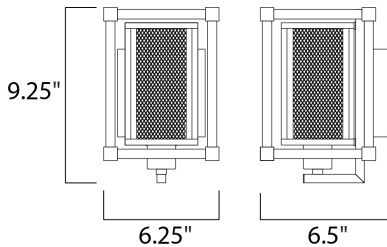

PRODUCT DESCRIPTION

Industrial meets contemporary in this striking collection. Metal mesh finished in a matte Black gives amazing contrast to the Polished Nickel frame. This refined design gives that element of uniqueness to any room decor.

MEASUREMENTS

DIMENSION : 6.25" W x 9.25" H x 6.5" Ext
 MAX OAH : 4.75" W x 4.75" H
 HANGING WEIGHT : 4.63 lb

LAMPING

INPUT VOLTAGE : 120V
 BULB : 1 x 60W Incandescent E26 Medium , 60W Total
 BULB INCLUDED : (Not Included)
 DIMMABLE : Yes
 LIGHTING_DIRECTION : Up/Down

FINISHES OPTION

 Black / Polished Nickel (BKPN)

MATERIAL

Steel

RATINGS

cULus
 Damp Location

ADDITIONAL

INSTALL UP/DOWN: Up/Down
 OPERATING TEMPERATURE:
 -20°C (-4°F), 40°C (104°F)