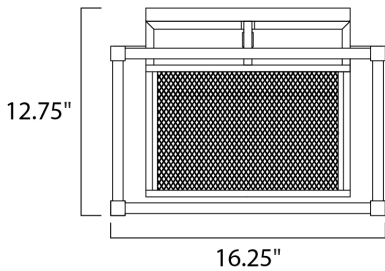

**PRODUCT DESCRIPTION**

Industrial meets contemporary in this striking collection. Metal mesh finished in a matte Black gives amazing contrast to the Polished Nickel frame. This refined design gives that element of uniqueness to any room decor.

**MEASUREMENTS**

DIMENSION : 16.25" W x 12.75" H  
 MAX OAH :  
 CANOPY : 12" W x 0.75" H x 12" L  
 HANGING WEIGHT : 13.67 lb

**LAMPING**

INPUT VOLTAGE : 120V  
 BULB : 4 x 60W Incandescent E26 Medium , 240W Total  
 BULB INCLUDED : (Not Included)  
 DIMMABLE : Yes

**FINISHES OPTION**

 Black / Polished Nickel (BKPN)

**MATERIAL**

Steel

**RATINGS**

cULus  
 Dry Location

**ADDITIONAL**

ADJUSTABLE  
 SLOPE: 120  
 OPERATING TEMPERATURE:  
 -20°C (-4°F), 40°C (104°F)