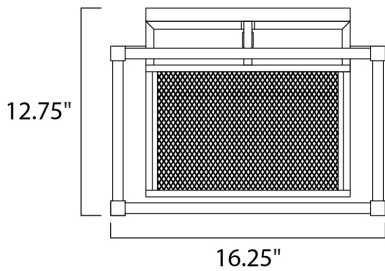

PRODUCT DESCRIPTION

Industrial meets contemporary in this striking collection. Metal mesh finished in a matte Black gives amazing contrast to the Polished Nickel frame. This refined design gives that element of uniqueness to any room decor.

MEASUREMENTS

DIMENSION : 16.25" W x 12.75" H
 MAX OAH :
 CANOPY : 12" W x 0.75" H x 12" L
 HANGING WEIGHT : 13.67 lb

LAMPING

INPUT VOLTAGE : 120V
 BULB : 4 x 60W Incandescent E26 Medium , 240W Total
 BULB INCLUDED : (Not Included)
 DIMMABLE : Yes

FINISHES OPTION

 Black / Polished Nickel (BKPN)

MATERIAL

Steel

RATINGS

cULus
 Dry Location

ADDITIONAL

ADJUSTABLE
 SLOPE: 120
 OPERATING TEMPERATURE:
 -20°C (-4°F), 40°C (104°F)