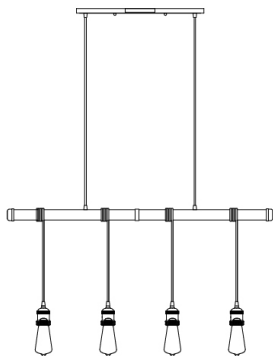

**PRODUCT DESCRIPTION**

Cords of Black fabric support metal sockets finished in a natural Antique Brass allow you to create unique and fun lighting. All except the single pendant are supplied with hangers that attach to the ceiling to allow you to swag each socket. There are a number of optional bulbs to choose from.

**MEASUREMENTS**

DIMENSION : 40.5" L x 4.5" W x 17.75" H  
 MAX OAH : 144.5" OAH  
 CANOPY : 4.5" W x 1.25" H x 19.5" L  
 HANGING WEIGHT : 13 lb  
 WIRE LENGTH : 120"

**LAMPING**

INPUT VOLTAGE : 120V  
 LUMENS : 660 Rated  
 BULB : 4 x 3.5W LED E26 Medium A52 , 14W Total  
 BULB INCLUDED : (Included)  
 DIMMABLE : Yes  
 COLOR\_TEMP : 2200K

**FINISHES OPTION**

 Weathered Zinc (WZ)

**MATERIAL**

Steel

**RATINGS**

cETLus  
 Dry Location

**ADDITIONAL**

SLOPE: 120  
 OPERATING TEMPERATURE:  
 -20°C (-4°F), 40°C (104°F)