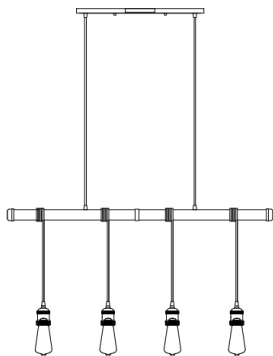

PRODUCT DESCRIPTION

Cords of Black fabric support metal sockets finished in a natural Antique Brass allow you to create unique and fun lighting. All except the single pendant are supplied with hangers that attach to the ceiling to allow you to swag each socket. There are a number of optional bulbs to choose from.

MEASUREMENTS

DIMENSION : 40.5" L x 4.5" W x 17.75" H
 MAX OAH : 144.5" OAH
 CANOPY : 4.5" W x 1.25" H x 19.5" L
 HANGING WEIGHT : 13 lb
 WIRE LENGTH : 120"

LAMPING

INPUT VOLTAGE : 120V
 LUMENS : 660 Rated
 BULB : 4 x 3.5W LED E26 Medium A52 , 14W Total
 BULB INCLUDED : (Included)
 DIMMABLE : Yes
 COLOR_TEMP : 2200K

FINISHES OPTION

 Weathered Zinc (WZ)

MATERIAL

Steel

RATINGS

cETLus
 Dry Location

ADDITIONAL

SLOPE: 120
 OPERATING TEMPERATURE:
 -20°C (-4°F), 40°C (104°F)