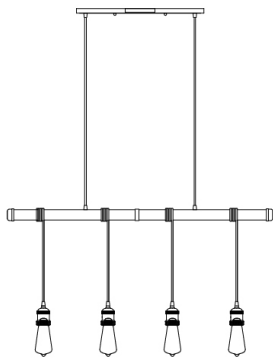

**PRODUCT DESCRIPTION**

Cords of Black fabric support metal sockets finished in a natural Antique Brass allow you to create unique and fun lighting. All except the single pendant are supplied with hangers that attach to the ceiling to allow you to swag each socket. There are a number of optional bulbs to choose from.

**MEASUREMENTS**

DIMENSION : 40.5" L x 4.5" W x 17.75" H  
 MAX OAH : 144.5" OAH  
 CANOPY : 4.5" W x 1.25" H x 19.5" L  
 HANGING WEIGHT : 16.5 lb  
 WIRE LENGTH : 120"

**LAMPING**

INPUT VOLTAGE : 120V  
 LUMENS : 1,000 Rated  
 BULB : 4 x 5W LED E26 Medium A50 , 20W Total  
 BULB INCLUDED : (Included)  
 DIMMABLE : Yes  
 COLOR\_TEMP : 2200K

**FINISHES OPTION**

 Weathered Zinc (WZ)

**MATERIAL**

Steel

**RATINGS**

cETLus  
 Dry Location

**ADDITIONAL**

SLOPE: 120  
 OPERATING TEMPERATURE:  
 -20°C (-4°F), 40°C (104°F)