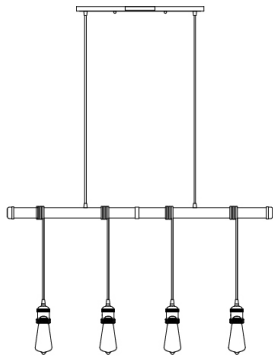

PRODUCT DESCRIPTION

Cords of Black fabric support metal sockets finished in a natural Antique Brass allow you to create unique and fun lighting. All except the single pendant are supplied with hangers that attach to the ceiling to allow you to swag each socket. There are a number of optional bulbs to choose from.

MEASUREMENTS

- DIMENSION : 40.5" L x 4.5" W x 17.75" H
- MAX OAH : 144.5" OAH
- CANOPY : 4.5" W x 1.25" H x 19.5" L
- HANGING WEIGHT : 8.8 lb
- WIRE LENGTH : 120"

LAMPING

- INPUT VOLTAGE : 120V
- BULB : 4 x 60W Incandescent E26 Medium , 240W Total
- BULB INCLUDED : (Not Included)
- DIMMABLE : Yes

FINISHES OPTION

-  Weathered Zinc (WZ)

MATERIAL

Steel

RATINGS

cETLus
Dry Location

ADDITIONAL

SLOPE: 120
OPERATING TEMPERATURE:
-20°C (-4°F), 40°C (104°F)