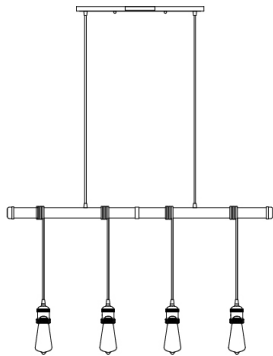

PRODUCT DESCRIPTION

Cords of Black fabric support metal sockets finished in a natural Antique Brass allow you to create unique and fun lighting. All except the single pendant are supplied with hangers that attach to the ceiling to allow you to swag each socket. There are a number of optional bulbs to choose from.

MEASUREMENTS

DIMENSION : 40.5" L x 4.5" W x 17.75" H
 MAX OAH : 144.5" OAH
 CANOPY : 4.5" W x 1.25" H x 19.5" L
 HANGING WEIGHT : 8.8 lb
 WIRE LENGTH : 120"

LAMPING

INPUT VOLTAGE : 120V
 BULB : 4 x 60W Incandescent E26 Medium , 240W Total
 BULB INCLUDED : (Not Included)
 DIMMABLE : Yes

FINISHES OPTION

 Weathered Zinc (WZ)

MATERIAL

Steel

RATINGS

cETLus
 Dry Location

ADDITIONAL

SLOPE: 120
 OPERATING TEMPERATURE:
 -20°C (-4°F), 40°C (104°F)