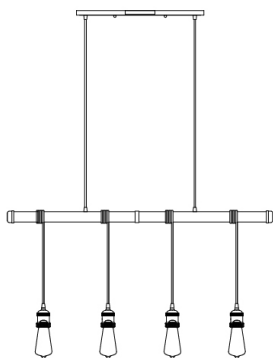

PRODUCT DESCRIPTION

Cords of Black fabric support metal sockets finished in a natural Antique Brass allow you to create unique and fun lighting. All except the single pendant are supplied with hangers that attach to the ceiling to allow you to swag each socket. There are a number of optional bulbs to choose from.

MEASUREMENTS

DIMENSION : 40.5" L x 4.5" W x 17.75" H
 MAX OAH : 144.5" OAH
 CANOPY : 4.5" W x 1.25" H x 19.5" L
 HANGING WEIGHT : 8.8 lb
 WIRE LENGTH : 120"

LAMPING

INPUT VOLTAGE : 120V
 BULB : 4 x 60W Incandescent E26 Medium , 240W Total
 BULB INCLUDED : (Not Included)
 DIMMABLE : Yes

FINISHES OPTION

 Weathered Zinc (WZ)

MATERIAL

Steel

RATINGS

cETLus
 Dry Location

ADDITIONAL

SLOPE: 120
 OPERATING TEMPERATURE:
 -20°C (-4°F), 40°C (104°F)