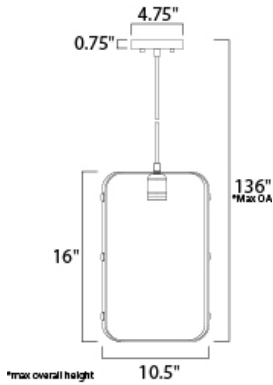

**MEASUREMENTS**

- DIMENSION : 10.5" W x 16" H
- MAX OAH : 136" OAH
- CANOPY : 4.75" W x 0.75" H
- HANGING WEIGHT : 2.32 lb

**LAMPING**

- INPUT VOLTAGE : 120V
- LUMENS : 165 Rated
- BULB : 1 x 3.5W LED E26 Medium A52 , 4W Total
- BULB INCLUDED : (Included)
- DIMMABLE : Yes
- COLOR\_TEMP : 2200K