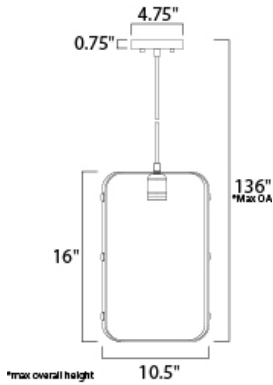

**MEASUREMENTS**

- DIMENSION : 10.5" W x 16" H
- MAX OAH : 136" OAH
- CANOPY : 4.75" W x 0.75" H
- HANGING WEIGHT : 2.27 lb

**LAMPING**

- INPUT VOLTAGE : 120V
- LUMENS : 250 Rated
- BULB : 1 x 5W LED E26 Medium A50 , 5W Total
- BULB INCLUDED : (Included)
- DIMMABLE : Yes
- COLOR\_TEMP : 2200K