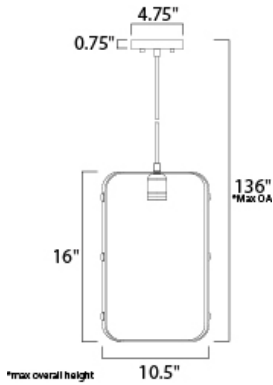

MEASUREMENTS

- DIMENSION : 10.5" W x 16" H
- MAX OAH : 136" OAH
- CANOPY : 4.75" W x 0.75" H
- HANGING WEIGHT : 1.2 lb

LAMPING

- INPUT VOLTAGE : 120V
- BULB : 1 x 60W Incandescent E26 Medium , 60W Total
- BULB INCLUDED : (Not Included)
- DIMMABLE : Yes