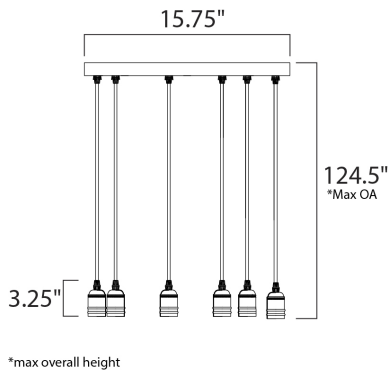

MEASUREMENTS

DIMENSION : 15.75" L x 15.75" W x 3.25" H
 MAX OAH : 124.5" OAH
 CANOPY : 15.75" W x 1" H x 15.75" L
 HANGING WEIGHT : 15.56 lb
 WIRE LENGTH : 120"

LAMPING

INPUT VOLTAGE : 120V
 LUMENS : 1,320 Rated
 BULB : 8 x 3.5W LED E26 Medium A52 , 28W Total
 BULB INCLUDED : (Included)
 DIMMABLE : Yes
 COLOR_TEMP : 2200K

FINISHES OPTION

 Black / Antique Brass (BKAB)

MATERIAL

Steel, Aluminum

RATINGS

cETLus
 Dry Location

ADDITIONAL

SLOPE: 120
 OPERATING TEMPERATURE:
 -20°C (-4°F), 40°C (104°F)