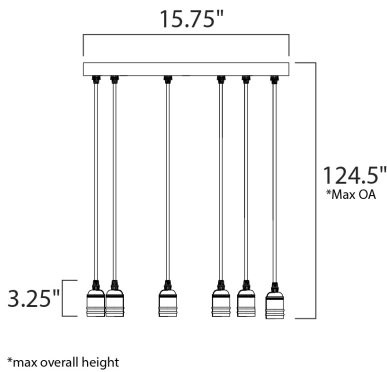

MEASUREMENTS

- DIMENSION : 15.75" L x 15.75" W x 3.25" H
- MAX OAH : 124.5" OAH
- CANOPY : 15.75" W x 1" H x 15.75" L
- HANGING WEIGHT : 15.56 lb
- WIRE LENGTH : 120"

LAMPING

- INPUT VOLTAGE : 120V
- LUMENS : 1,320 Rated
- BULB : 8 x 3.5W LED E26 Medium A52 , 28W Total
- BULB INCLUDED : (Included)
- DIMMABLE : Yes
- COLOR_TEMP : 2200K