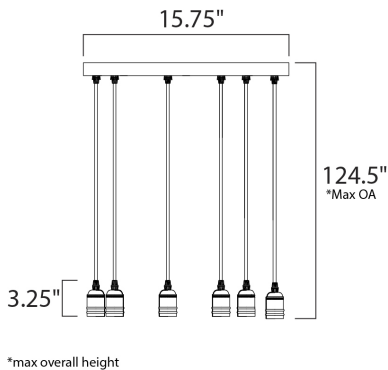

**MEASUREMENTS**

DIMENSION : 15.75" L x 15.75" W x 3.25" H  
 MAX OAH : 124.5" OAH  
 CANOPY : 15.75" W x 1" H x 15.75" L  
 HANGING WEIGHT : 15.56 lb  
 WIRE LENGTH : 120"

**LAMPING**

INPUT VOLTAGE : 120V  
 LUMENS : 1,320 Rated  
 BULB : 8 x 3.5W LED E26 Medium A52 , 28W Total  
 BULB INCLUDED : (Included)  
 DIMMABLE : Yes  
 COLOR\_TEMP : 2200K

**FINISHES OPTION**

 Black / Antique Brass (BKAB)

**MATERIAL**

Steel, Aluminum

**RATINGS**

cETLus  
 Dry Location

**ADDITIONAL**

SLOPE: 120  
 OPERATING TEMPERATURE:  
 -20°C (-4°F), 40°C (104°F)