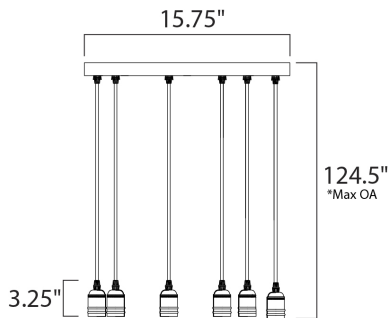

**MEASUREMENTS**

DIMENSION : 15.75" L x 15.75" W x 3.25" H  
 MAX OAH : 124.5" OAH  
 CANOPY : 15.75" W x 1" H x 15.75" L  
 HANGING WEIGHT : 15.56 lb  
 WIRE LENGTH : 120"

**LAMPING**

INPUT VOLTAGE : 120V  
 LUMENS : 1,320 Rated  
 BULB : 8 x 3.5W LED E26 Medium A52 , 28W Total  
 BULB INCLUDED : (Included)  
 DIMMABLE : Yes  
 COLOR\_TEMP : 2200K

\*max overall height

**FINISHES OPTION**

 Black / Antique Brass (BKAB)

**MATERIAL**

Steel, Aluminum

**RATINGS**

cETLus  
 Dry Location

**ADDITIONAL**