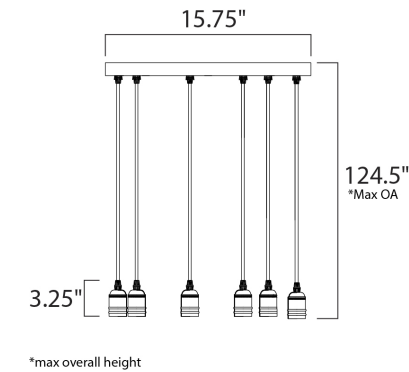

**MEASUREMENTS**

- DIMENSION : 15.75" L x 15.75" W x 3.25" H
- MAX OAH : 124.5" OAH
- CANOPY : 15.75" W x 1" H x 15.75" L
- HANGING WEIGHT : 15.16 lb
- WIRE LENGTH : 120"

**LAMPING**

- INPUT VOLTAGE : 120V
- LUMENS : 2,000 Rated
- BULB : 8 x 5W LED E26 Medium A50 , 40W Total
- BULB INCLUDED : (Included)
- DIMMABLE : Yes
- COLOR\_TEMP : 2200K