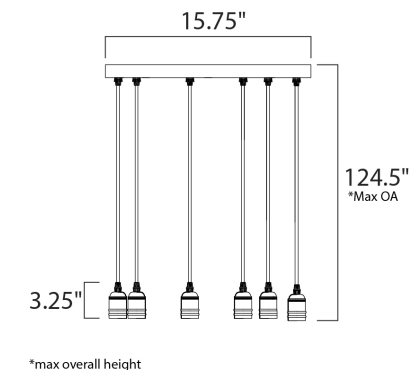

**MEASUREMENTS**

- DIMENSION : 15.75" L x 15.75" W x 3.25" H
- MAX OAH : 124.5" OAH
- CANOPY : 15.75" W x 1" H x 15.75" L
- HANGING WEIGHT : 15.16 lb
- WIRE LENGTH : 120"

**LAMPING**

- INPUT VOLTAGE : 120V
- LUMENS : 2,000 Rated
- BULB : 8 x 5W LED E26 Medium A50 , 40W Total
- BULB INCLUDED : (Included)
- DIMMABLE : Yes
- COLOR\_TEMP : 2200K