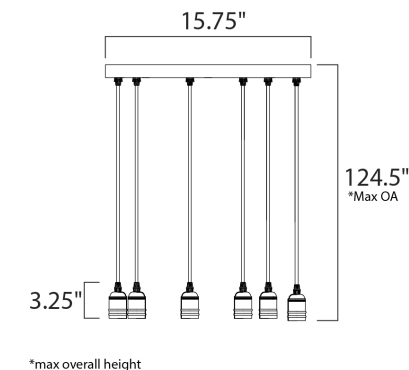

MEASUREMENTS

- DIMENSION : 15.75" L x 15.75" W x 3.25" H
- MAX OAH : 124.5" OAH
- CANOPY : 15.75" W x 1" H x 15.75" L
- HANGING WEIGHT : 15.16 lb
- WIRE LENGTH : 120"

LAMPING

- INPUT VOLTAGE : 120V
- LUMENS : 2,000 Rated
- BULB : 8 x 5W LED E26 Medium A50 , 40W Total
- BULB INCLUDED : (Included)
- DIMMABLE : Yes
- COLOR_TEMP : 2200K