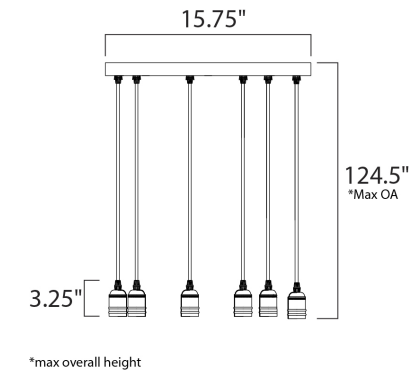

MEASUREMENTS

- DIMENSION : 15.75" L x 15.75" W x 3.25" H
- MAX OAH : 124.5" OAH
- CANOPY : 15.75" W x 1" H x 15.75" L
- HANGING WEIGHT : 15.16 lb
- WIRE LENGTH : 120"

LAMPING

- INPUT VOLTAGE : 120V
- LUMENS : 2,000 Rated
- BULB : 8 x 5W LED E26 Medium A50 , 40W Total
- BULB INCLUDED : (Included)
- DIMMABLE : Yes
- COLOR_TEMP : 2200K