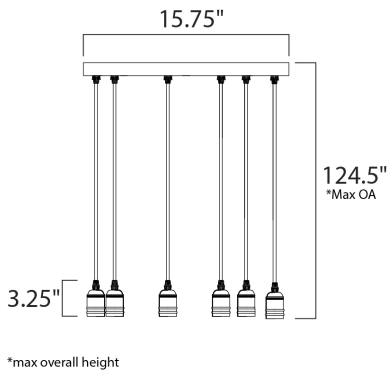

MEASUREMENTS

- DIMENSION : 15.75" L x 15.75" W x 3.25" H
- MAX OAH : 124.5" OAH
- CANOPY : 15.75" W x 1" H x 15.75" L
- HANGING WEIGHT : 7.48 lb
- WIRE LENGTH : 120"

LAMPING

- INPUT VOLTAGE : 120V
- BULB : 8 x 60W Incandescent E26 Medium , 480W Total
- BULB INCLUDED : (Not Included)
- DIMMABLE : Yes