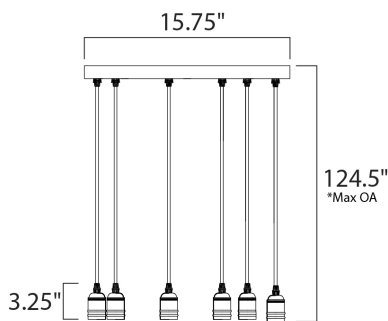

*max overall height

MEASUREMENTS

- DIMENSION : 15.75" L x 15.75" W x 3.25" H
- MAX OAH : 124.5" OAH
- CANOPY : 15.75" W x 1" H x 15.75" L
- HANGING WEIGHT : 7.48 lb
- WIRE LENGTH : 120"

LAMPING

- INPUT VOLTAGE : 120V
- BULB : 8 x 60W Incandescent E26 Medium , 480W Total
- BULB INCLUDED : (Not Included)
- DIMMABLE : Yes

FINISHES OPTION

Black / Antique Brass (BKAB)

MATERIAL

Steel, Aluminum

RATINGS

cETLus
Dry Location

ADDITIONAL

SLOPE: 120
OPERATING TEMPERATURE:
-20°C (-4°F), 40°C (104°F)