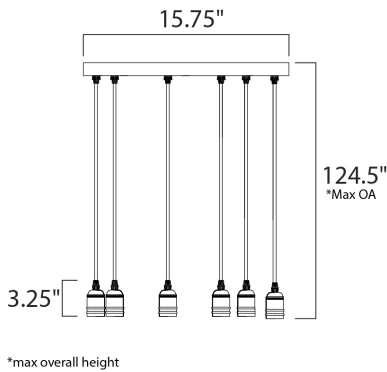

MEASUREMENTS

DIMENSION : 15.75" L x 15.75" W x 3.25" H
 MAX OAH : 124.5" OAH
 CANOPY : 15.75" W x 1" H x 15.75" L
 HANGING WEIGHT : 7.48 lb
 WIRE LENGTH : 120"

LAMPING

INPUT VOLTAGE : 120V
 BULB : 8 x 60W Incandescent E26 Medium , 480W Total
 BULB INCLUDED : (Not Included)
 DIMMABLE : Yes