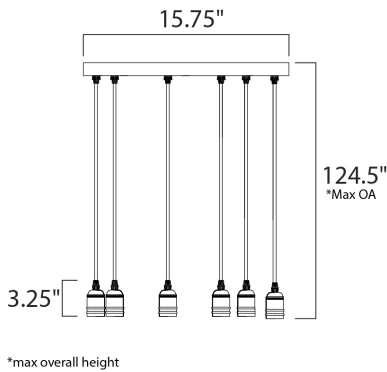

**MEASUREMENTS**

- DIMENSION : 15.75" L x 15.75" W x 3.25" H
- MAX OAH : 124.5" OAH
- CANOPY : 15.75" W x 1" H x 15.75" L
- HANGING WEIGHT : 7.48 lb
- WIRE LENGTH : 120"

**LAMPING**

- INPUT VOLTAGE : 120V
- BULB : 8 x 60W Incandescent E26 Medium , 480W Total
- BULB INCLUDED : (Not Included)
- DIMMABLE : Yes