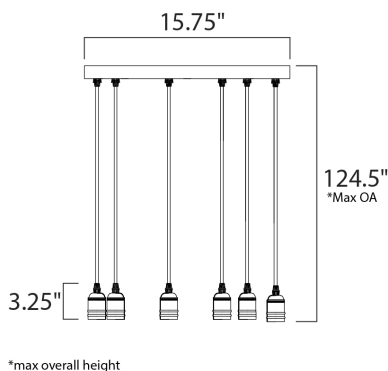

MEASUREMENTS

- DIMENSION : 15.75" L x 15.75" W x 3.25" H
- MAX OAH : 124.5" OAH
- CANOPY : 15.75" W x 1" H x 15.75" L
- HANGING WEIGHT : 7.48 lb
- WIRE LENGTH : 120"

LAMPING

- INPUT VOLTAGE : 120V
- BULB : 8 x 60W Incandescent E26 Medium , 480W Total
- BULB INCLUDED : (Not Included)
- DIMMABLE : Yes

FINISHES OPTION

Black / Antique Brass (BKAB)

MATERIAL

Steel, Aluminum

RATINGS

cETLus
Dry Location

ADDITIONAL

SLOPE: 120
OPERATING TEMPERATURE:
-20°C (-4°F), 40°C (104°F)