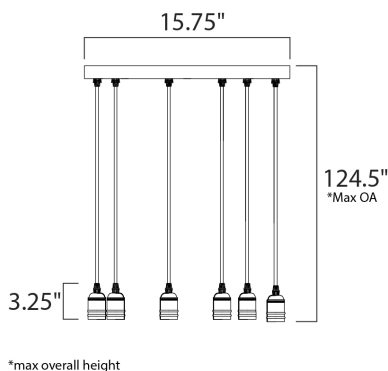

**MEASUREMENTS**

- DIMENSION : 15.75" L x 15.75" W x 3.25" H
- MAX OAH : 124.5" OAH
- CANOPY : 15.75" W x 1" H x 15.75" L
- HANGING WEIGHT : 7.48 lb
- WIRE LENGTH : 120"

**LAMPING**

- INPUT VOLTAGE : 120V
- BULB : 8 x 60W Incandescent E26 Medium , 480W Total
- BULB INCLUDED : (Not Included)
- DIMMABLE : Yes

**FINISHES OPTION**

Black / Antique Brass (BKAB)

**MATERIAL**

Steel, Aluminum

**RATINGS**

cETLus  
Dry Location

**ADDITIONAL**

SLOPE: 120  
OPERATING TEMPERATURE:  
-20°C (-4°F), 40°C (104°F)