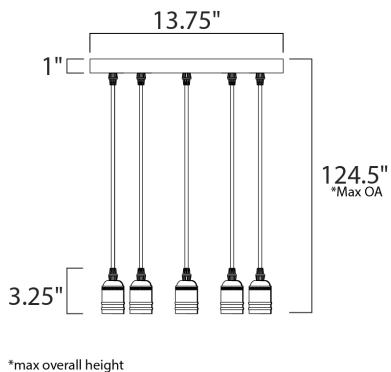

MEASUREMENTS

DIMENSION : 13.75" L x 13.75" W x 3.25" H
 MAX OAH : 124.5" OAH
 CANOPY : 13.75" W x 1" H x 13.75" L
 HANGING WEIGHT : 10.44 lb
 WIRE LENGTH : 120"

LAMPING

INPUT VOLTAGE : 120V
 LUMENS : 825 Rated
 BULB : 5 x 3.5W LED E26 Medium A52 , 18W Total
 BULB INCLUDED : (Included)
 DIMMABLE : Yes
 COLOR_TEMP : 2200K

FINISHES OPTION

 Black / Antique Brass (BKAB)

MATERIAL

Steel, Aluminum

RATINGS

cETLus
 Dry Location

ADDITIONAL

SLOPE: 120
 OPERATING TEMPERATURE:
 -20°C (-4°F), 40°C (104°F)