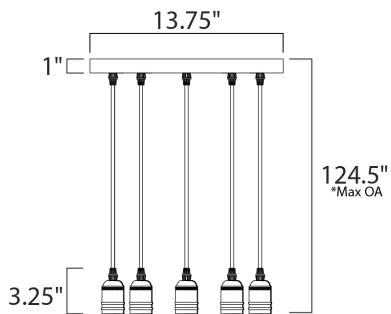

MEASUREMENTS

DIMENSION : 13.75" L x 13.75" W x 3.25" H
 MAX OAH : 124.5" OAH
 CANOPY : 13.75" W x 1" H x 13.75" L
 HANGING WEIGHT : 10.44 lb
 WIRE LENGTH : 120"

LAMPING

INPUT VOLTAGE : 120V
 LUMENS : 825 Rated
 BULB : 5 x 3.5W LED E26 Medium A52 , 18W Total
 BULB INCLUDED : (Included)
 DIMMABLE : Yes
 COLOR_TEMP : 2200K