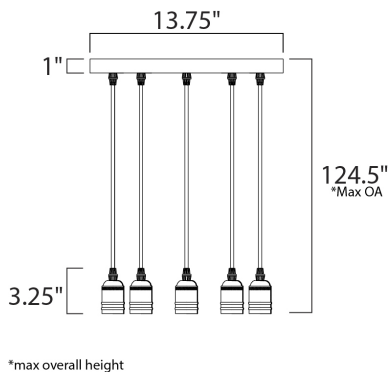

**MEASUREMENTS**

- DIMENSION : 13.75" L x 13.75" W x 3.25" H
- MAX OAH : 124.5" OAH
- CANOPY : 13.75" W x 1" H x 13.75" L
- HANGING WEIGHT : 10.44 lb
- WIRE LENGTH : 120"

**LAMPING**

- INPUT VOLTAGE : 120V
- LUMENS : 825 Rated
- BULB : 5 x 3.5W LED E26 Medium A52 , 18W Total
- BULB INCLUDED : (Included)
- DIMMABLE : Yes
- COLOR\_TEMP : 2200K

**FINISHES OPTION**

 Black / Antique Brass (BKAB)

**MATERIAL**

Steel, Aluminum

**RATINGS**

cETLus  
Dry Location

**ADDITIONAL**

SLOPE: 120  
OPERATING TEMPERATURE:  
-20°C (-4°F), 40°C (104°F)