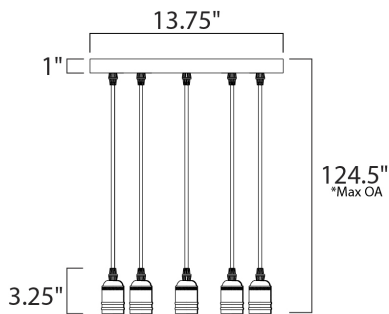

MEASUREMENTS

DIMENSION : 13.75" L x 13.75" W x 3.25" H
 MAX OAH : 124.5" OAH
 CANOPY : 13.75" W x 1" H x 13.75" L
 HANGING WEIGHT : 10.44 lb
 WIRE LENGTH : 120"

LAMPING

INPUT VOLTAGE : 120V
 LUMENS : 825 Rated
 BULB : 5 x 3.5W LED E26 Medium A52 , 18W Total
 BULB INCLUDED : (Included)
 DIMMABLE : Yes
 COLOR_TEMP : 2200K