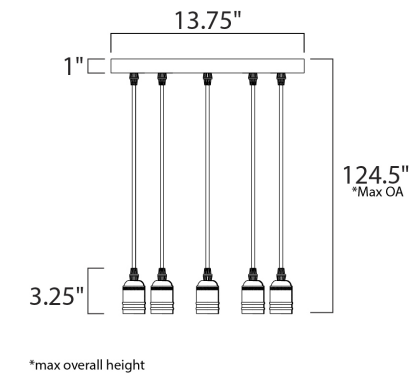

**MEASUREMENTS**

- DIMENSION : 13.75" L x 13.75" W x 3.25" H
- MAX OAH : 124.5" OAH
- CANOPY : 13.75" W x 1" H x 13.75" L
- HANGING WEIGHT : 10.19 lb
- WIRE LENGTH : 120"

**LAMPING**

- INPUT VOLTAGE : 120V
- LUMENS : 1,250 Rated
- BULB : 5 x 5W LED E26 Medium A50 , 25W Total
- BULB INCLUDED : (Included)
- DIMMABLE : Yes
- COLOR\_TEMP : 2200K