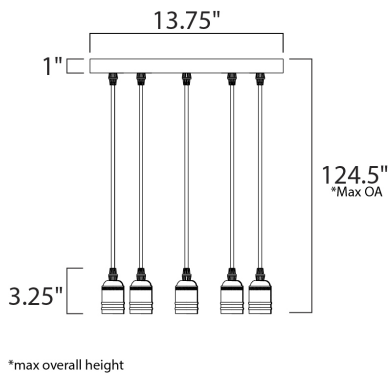

MEASUREMENTS

- DIMENSION : 13.75" L x 13.75" W x 3.25" H
- MAX OAH : 124.5" OAH
- CANOPY : 13.75" W x 1" H x 13.75" L
- HANGING WEIGHT : 10.19 lb
- WIRE LENGTH : 120"

LAMPING

- INPUT VOLTAGE : 120V
- LUMENS : 1,250 Rated
- BULB : 5 x 5W LED E26 Medium A50 , 25W Total
- BULB INCLUDED : (Included)
- DIMMABLE : Yes
- COLOR_TEMP : 2200K

FINISHES OPTION

 Black / Antique Brass (BKAB)

MATERIAL

Steel, Aluminum

RATINGS

cETLus
Dry Location

ADDITIONAL

SLOPE: 120
OPERATING TEMPERATURE:
-20°C (-4°F), 40°C (104°F)