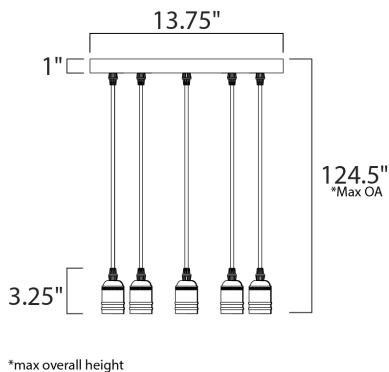

**MEASUREMENTS**

DIMENSION : 13.75" L x 13.75" W x 3.25" H  
 MAX OAH : 124.5" OAH  
 CANOPY : 13.75" W x 1" H x 13.75" L  
 HANGING WEIGHT : 10.19 lb  
 WIRE LENGTH : 120"

**LAMPING**

INPUT VOLTAGE : 120V  
 LUMENS : 1,250 Rated  
 BULB : 5 x 5W LED E26 Medium A50 , 25W Total  
 BULB INCLUDED : (Included)  
 DIMMABLE : Yes  
 COLOR\_TEMP : 2200K

**FINISHES OPTION**

 Black / Antique Brass (BKAB)

**MATERIAL**

Steel, Aluminum

**RATINGS**

cETLus  
 Dry Location

**ADDITIONAL**

SLOPE: 120  
 OPERATING TEMPERATURE:  
 -20°C (-4°F), 40°C (104°F)