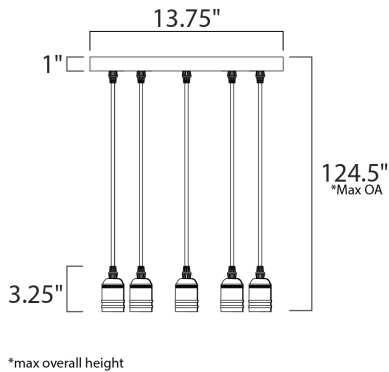

**MEASUREMENTS**

DIMENSION : 13.75" L x 13.75" W x 3.25" H  
 MAX OAH : 124.5" OAH  
 CANOPY : 13.75" W x 1" H x 13.75" L  
 HANGING WEIGHT : 10.19 lb  
 WIRE LENGTH : 120"

**LAMPING**

INPUT VOLTAGE : 120V  
 LUMENS : 1,250 Rated  
 BULB : 5 x 5W LED E26 Medium A50 , 25W Total  
 BULB INCLUDED : (Included)  
 DIMMABLE : Yes  
 COLOR\_TEMP : 2200K

**FINISHES OPTION**

 Black / Antique Brass (BKAB)

**MATERIAL**

Steel, Aluminum

**RATINGS**

cETLus  
 Dry Location

**ADDITIONAL**

SLOPE: 120  
 OPERATING TEMPERATURE:  
 -20°C (-4°F), 40°C (104°F)