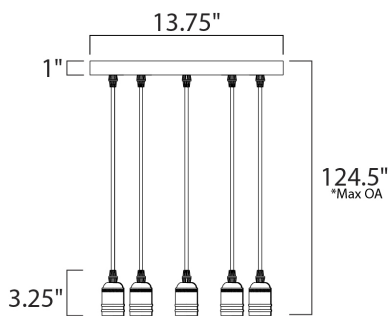

*max overall height

MEASUREMENTS

- DIMENSION : 13.75" L x 13.75" W x 3.25" H
- MAX OAH : 124.5" OAH
- CANOPY : 13.75" W x 1" H x 13.75" L
- HANGING WEIGHT : 5.5 lb
- WIRE LENGTH : 120"

LAMPING

- INPUT VOLTAGE : 120V
- BULB : 5 x 60W Incandescent E26 Medium , 300W Total
- BULB INCLUDED : (Not Included)
- DIMMABLE : Yes

FINISHES OPTION

Black / Antique Brass (BKAB)

MATERIAL

Steel, Aluminum

RATINGS

cETLus
Dry Location

ADDITIONAL

SLOPE: 120
OPERATING TEMPERATURE:
-20°C (-4°F), 40°C (104°F)