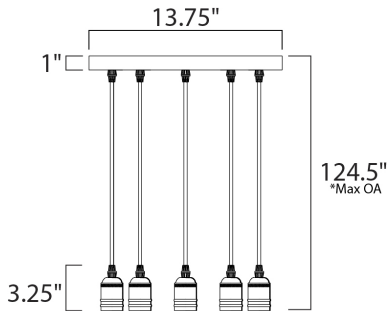

*max overall height

MEASUREMENTS

- DIMENSION : 13.75" L x 13.75" W x 3.25" H
- MAX OAH : 124.5" OAH
- CANOPY : 13.75" W x 1" H x 13.75" L
- HANGING WEIGHT : 5.5 lb
- WIRE LENGTH : 120"

LAMPING

- INPUT VOLTAGE : 120V
- BULB : 5 x 60W Incandescent E26 Medium , 300W Total
- BULB INCLUDED : (Not Included)
- DIMMABLE : Yes

FINISHES OPTION

Black / Antique Brass (BKAB)

MATERIAL

Steel, Aluminum

RATINGS

cETLus
Dry Location

ADDITIONAL

SLOPE: 120
OPERATING TEMPERATURE:
-20°C (-4°F), 40°C (104°F)