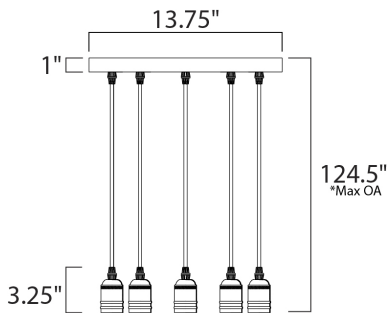

\*max overall height

**MEASUREMENTS**

- DIMENSION : 13.75" L x 13.75" W x 3.25" H
- MAX OAH : 124.5" OAH
- CANOPY : 13.75" W x 1" H x 13.75" L
- HANGING WEIGHT : 5.5 lb
- WIRE LENGTH : 120"

**LAMPING**

- INPUT VOLTAGE : 120V
- BULB : 5 x 60W Incandescent E26 Medium , 300W Total
- BULB INCLUDED : (Not Included)
- DIMMABLE : Yes

**FINISHES OPTION**

Black / Antique Brass (BKAB)

**MATERIAL**

Steel, Aluminum

**RATINGS**

cETLus  
Dry Location

**ADDITIONAL**

SLOPE: 120  
OPERATING TEMPERATURE:  
-20°C (-4°F), 40°C (104°F)