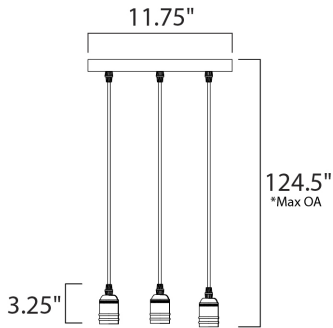

*max overall height

MEASUREMENTS

- DIMENSION : 11.75" L x 11.75" W x 3.25" H
- MAX OAH : 124.5" OAH
- CANOPY : 11.75" W x 1" H x 11.75" L
- HANGING WEIGHT : 6.44 lb
- WIRE LENGTH : 120"

LAMPING

- INPUT VOLTAGE : 120V
- LUMENS : 495 Rated
- BULB : 3 x 3.5W LED E26 Medium A52 , 10W Total
- BULB INCLUDED : (Included)
- DIMMABLE : Yes
- COLOR_TEMP : 2200K

FINISHES OPTION

 Black / Antique Brass (BKAB)

MATERIAL

Steel, Aluminum

RATINGS

cETLus
Dry Location

ADDITIONAL

SLOPE: 120
OPERATING TEMPERATURE:
-20°C (-4°F), 40°C (104°F)