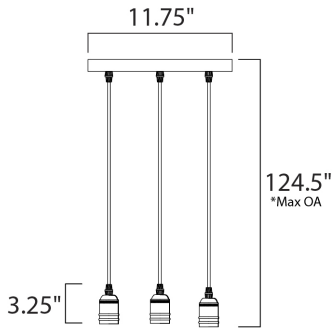

*max overall height

MEASUREMENTS

- DIMENSION : 11.75" L x 11.75" W x 3.25" H
- MAX OAH : 124.5" OAH
- CANOPY : 11.75" W x 1" H x 11.75" L
- HANGING WEIGHT : 6.44 lb
- WIRE LENGTH : 120"

LAMPING

- INPUT VOLTAGE : 120V
- LUMENS : 495 Rated
- BULB : 3 x 3.5W LED E26 Medium A52 , 10W Total
- BULB INCLUDED : (Included)
- DIMMABLE : Yes
- COLOR_TEMP : 2200K

FINISHES OPTION

 Black / Antique Brass (BKAB)

MATERIAL

Steel, Aluminum

RATINGS

cETLus
Dry Location

ADDITIONAL

SLOPE: 120
OPERATING TEMPERATURE:
-20°C (-4°F), 40°C (104°F)