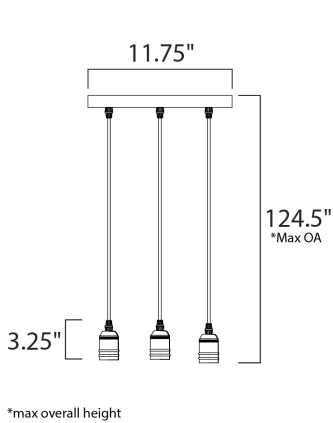

MEASUREMENTS

- DIMENSION : 11.75" L x 11.75" W x 3.25" H
- MAX OAH : 124.5" OAH
- CANOPY : 11.75" W x 1" H x 11.75" L
- HANGING WEIGHT : 6.44 lb
- WIRE LENGTH : 120"

LAMPING

- INPUT VOLTAGE : 120V
- LUMENS : 495 Rated
- BULB : 3 x 3.5W LED E26 Medium A52 , 10W Total
- BULB INCLUDED : (Included)
- DIMMABLE : Yes
- COLOR_TEMP : 2200K

FINISHES OPTION

 Black / Antique Brass (BKAB)

MATERIAL

Steel, Aluminum

RATINGS

cETLus
Dry Location

ADDITIONAL

SLOPE: 120
OPERATING TEMPERATURE:
-20°C (-4°F), 40°C (104°F)