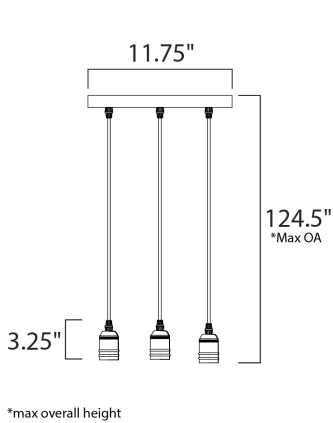

**MEASUREMENTS**

- DIMENSION : 11.75" L x 11.75" W x 3.25" H
- MAX OAH : 124.5" OAH
- CANOPY : 11.75" W x 1" H x 11.75" L
- HANGING WEIGHT : 6.44 lb
- WIRE LENGTH : 120"

**LAMPING**

- INPUT VOLTAGE : 120V
- LUMENS : 495 Rated
- BULB : 3 x 3.5W LED E26 Medium A52 , 10W Total
- BULB INCLUDED : (Included)
- DIMMABLE : Yes
- COLOR\_TEMP : 2200K

**FINISHES OPTION**

 Black / Antique Brass (BKAB)

**MATERIAL**

Steel, Aluminum

**RATINGS**

cETLus  
Dry Location

**ADDITIONAL**

SLOPE: 120  
OPERATING TEMPERATURE:  
-20°C (-4°F), 40°C (104°F)