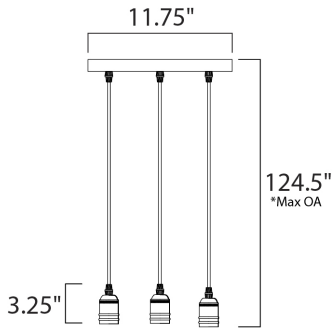

*max overall height

MEASUREMENTS

- DIMENSION : 11.75" L x 11.75" W x 3.25" H
- MAX OAH : 124.5" OAH
- CANOPY : 11.75" W x 1" H x 11.75" L
- HANGING WEIGHT : 6.29 lb
- WIRE LENGTH : 120"

LAMPING

- INPUT VOLTAGE : 120V
- LUMENS : 750 Rated
- BULB : 3 x 5W LED E26 Medium A50 , 15W Total
- BULB INCLUDED : (Included)
- DIMMABLE : Yes
- COLOR_TEMP : 2200K

FINISHES OPTION

 Black / Antique Brass (BKAB)

MATERIAL

Steel, Aluminum

RATINGS

cETLus
Dry Location

ADDITIONAL

SLOPE: 120
OPERATING TEMPERATURE:
-20°C (-4°F), 40°C (104°F)