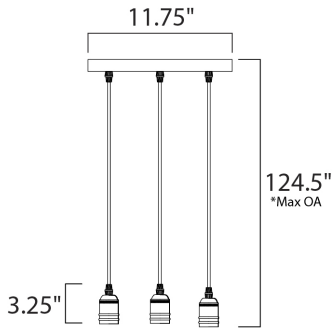

\*max overall height

**MEASUREMENTS**

- DIMENSION : 11.75" L x 11.75" W x 3.25" H
- MAX OAH : 124.5" OAH
- CANOPY : 11.75" W x 1" H x 11.75" L
- HANGING WEIGHT : 6.29 lb
- WIRE LENGTH : 120"

**LAMPING**

- INPUT VOLTAGE : 120V
- LUMENS : 750 Rated
- BULB : 3 x 5W LED E26 Medium A50 , 15W Total
- BULB INCLUDED : (Included)
- DIMMABLE : Yes
- COLOR\_TEMP : 2200K

**FINISHES OPTION**

 Black / Antique Brass (BKAB)

**MATERIAL**

Steel, Aluminum

**RATINGS**

cETLus  
Dry Location

**ADDITIONAL**

SLOPE: 120  
OPERATING TEMPERATURE:  
-20°C (-4°F), 40°C (104°F)