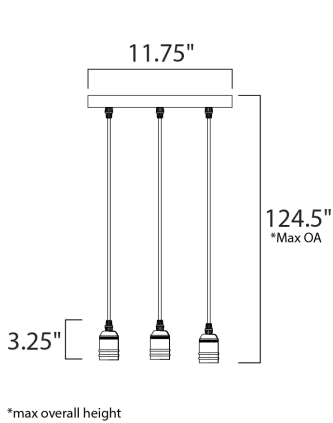

MEASUREMENTS

- DIMENSION : 11.75" L x 11.75" W x 3.25" H
- MAX OAH : 124.5" OAH
- CANOPY : 11.75" W x 1" H x 11.75" L
- HANGING WEIGHT : 6.29 lb
- WIRE LENGTH : 120"

LAMPING

- INPUT VOLTAGE : 120V
- LUMENS : 750 Rated
- BULB : 3 x 5W LED E26 Medium A50 , 15W Total
- BULB INCLUDED : (Included)
- DIMMABLE : Yes
- COLOR_TEMP : 2200K

FINISHES OPTION

- Black / Antique Brass (BKAB)

MATERIAL

Steel, Aluminum

RATINGS

cETLus
Dry Location

ADDITIONAL

SLOPE: 120
OPERATING TEMPERATURE:
-20°C (-4°F), 40°C (104°F)