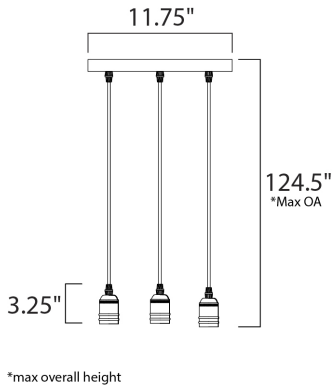

MEASUREMENTS

- DIMENSION : 11.75" L x 11.75" W x 3.25" H
- MAX OAH : 124.5" OAH
- CANOPY : 11.75" W x 1" H x 11.75" L
- HANGING WEIGHT : 3.3 lb
- WIRE LENGTH : 120"

LAMPING

- INPUT VOLTAGE : 120V
- BULB : 3 x 60W Incandescent E26 Medium , 180W Total
- BULB INCLUDED : (Not Included)
- DIMMABLE : Yes

FINISHES OPTION

- Black / Antique Brass (BKAB)

MATERIAL

Steel, Aluminum

RATINGS

cETLus
Dry Location

ADDITIONAL

SLOPE: 120
OPERATING TEMPERATURE:
-20°C (-4°F), 40°C (104°F)