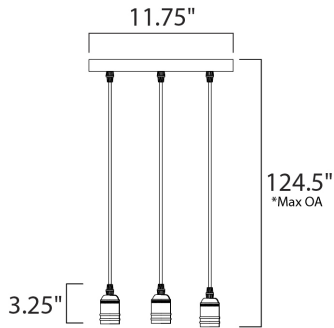

\*max overall height

**MEASUREMENTS**

- DIMENSION : 11.75" L x 11.75" W x 3.25" H
- MAX OAH : 124.5" OAH
- CANOPY : 11.75" W x 1" H x 11.75" L
- HANGING WEIGHT : 3.3 lb
- WIRE LENGTH : 120"

**LAMPING**

- INPUT VOLTAGE : 120V
- BULB : 3 x 60W Incandescent E26 Medium , 180W Total
- BULB INCLUDED : (Not Included)
- DIMMABLE : Yes

**FINISHES OPTION**

 Black / Antique Brass (BKAB)

**MATERIAL**

Steel, Aluminum

**RATINGS**

cETLus  
Dry Location

**ADDITIONAL**

SLOPE: 120  
OPERATING TEMPERATURE:  
-20°C (-4°F), 40°C (104°F)