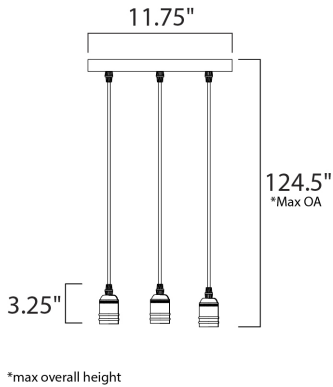

MEASUREMENTS

- DIMENSION : 11.75" L x 11.75" W x 3.25" H
- MAX OAH : 124.5" OAH
- CANOPY : 11.75" W x 1" H x 11.75" L
- HANGING WEIGHT : 3.3 lb
- WIRE LENGTH : 120"

LAMPING

- INPUT VOLTAGE : 120V
- BULB : 3 x 60W Incandescent E26 Medium , 180W Total
- BULB INCLUDED : (Not Included)
- DIMMABLE : Yes

FINISHES OPTION

 Black / Antique Brass (BKAB)

MATERIAL

Steel, Aluminum

RATINGS

cETLus
Dry Location

ADDITIONAL

SLOPE: 120
OPERATING TEMPERATURE:
-20°C (-4°F), 40°C (104°F)