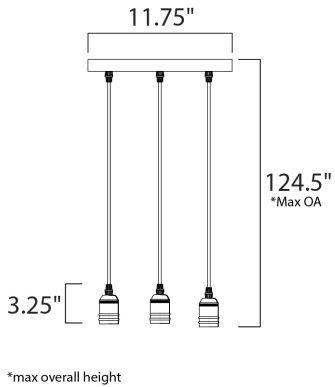

**MEASUREMENTS**

- DIMENSION : 11.75" L x 11.75" W x 3.25" H
- MAX OAH : 124.5" OAH
- CANOPY : 11.75" W x 1" H x 11.75" L
- HANGING WEIGHT : 3.3 lb
- WIRE LENGTH : 120"

**LAMPING**

- INPUT VOLTAGE : 120V
- BULB : 3 x 60W Incandescent E26 Medium , 180W Total
- BULB INCLUDED : (Not Included)
- DIMMABLE : Yes

**FINISHES OPTION**

 Black / Antique Brass (BKAB)

**MATERIAL**

Steel, Aluminum

**RATINGS**

cETLus  
Dry Location

**ADDITIONAL**

SLOPE: 120  
OPERATING TEMPERATURE:  
-20°C (-4°F), 40°C (104°F)