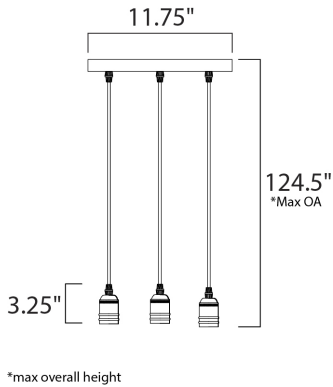

**MEASUREMENTS**

- DIMENSION : 11.75" L x 11.75" W x 3.25" H
- MAX OAH : 124.5" OAH
- CANOPY : 11.75" W x 1" H x 11.75" L
- HANGING WEIGHT : 3.3 lb
- WIRE LENGTH : 120"

**LAMPING**

- INPUT VOLTAGE : 120V
- BULB : 3 x 60W Incandescent E26 Medium , 180W Total
- BULB INCLUDED : (Not Included)
- DIMMABLE : Yes

**FINISHES OPTION**

 Black / Antique Brass (BKAB)

**MATERIAL**

Steel, Aluminum

**RATINGS**

cETLus  
Dry Location

**ADDITIONAL**

SLOPE: 120  
OPERATING TEMPERATURE:  
-20°C (-4°F), 40°C (104°F)