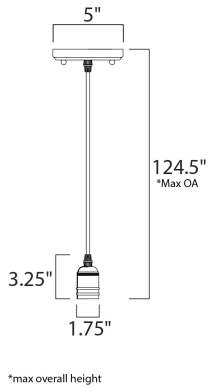

**MEASUREMENTS**

- DIMENSION : 5" L x 5" W x 3.25" H
- MAX OAH : 124.5" OAH
- CANOPY : 5" W x 0.75" H x 5" L
- HANGING WEIGHT : 2 lb
- WIRE LENGTH : 120"

**LAMPING**

- INPUT VOLTAGE : 120V
- LUMENS : 165 Rated
- BULB : 1 x 3.5W LED E26 Medium A52 , 4W Total
- BULB INCLUDED : (Included)
- DIMMABLE : Yes
- COLOR\_TEMP : 2200K