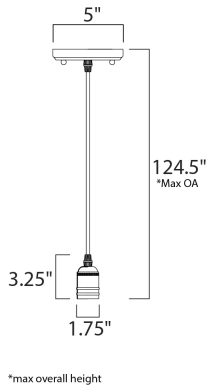

MEASUREMENTS

- DIMENSION : 5" L x 5" W x 3.25" H
- MAX OAH : 124.5" OAH
- CANOPY : 5" W x 0.75" H x 5" L
- HANGING WEIGHT : 2 lb
- WIRE LENGTH : 120"

LAMPING

- INPUT VOLTAGE : 120V
- LUMENS : 165 Rated
- BULB : 1 x 3.5W LED E26 Medium A52 , 4W Total
- BULB INCLUDED : (Included)
- DIMMABLE : Yes
- COLOR_TEMP : 2200K