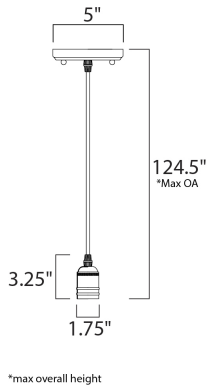

**MEASUREMENTS**

DIMENSION : 5" L x 5" W x 3.25" H  
 MAX OAH : 124.5" OAH  
 CANOPY : 5" W x 0.75" H x 5" L  
 HANGING WEIGHT : 1.95 lb  
 WIRE LENGTH : 120"

**LAMPING**

INPUT VOLTAGE : 120V  
 LUMENS : 250 Rated  
 BULB : 1 x 5W LED E26 Medium A50 , 5W Total  
 BULB INCLUDED : (Included)  
 DIMMABLE : Yes  
 COLOR\_TEMP : 2200K