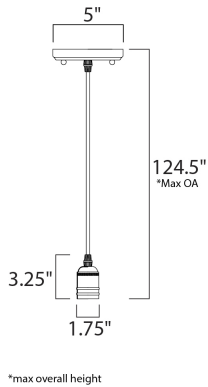

MEASUREMENTS

DIMENSION : 5" L x 5" W x 3.25" H
 MAX OAH : 124.5" OAH
 CANOPY : 5" W x 0.75" H x 5" L
 HANGING WEIGHT : 1.95 lb
 WIRE LENGTH : 120"

LAMPING

INPUT VOLTAGE : 120V
 LUMENS : 250 Rated
 BULB : 1 x 5W LED E26 Medium A50 , 5W Total
 BULB INCLUDED : (Included)
 DIMMABLE : Yes
 COLOR_TEMP : 2200K