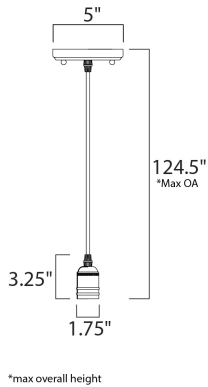

MEASUREMENTS

- DIMENSION : 5" L x 5" W x 3.25" H
- MAX OAH : 124.5" OAH
- CANOPY : 5" W x 0.75" H x 5" L
- HANGING WEIGHT : 1.95 lb
- WIRE LENGTH : 120"

LAMPING

- INPUT VOLTAGE : 120V
- LUMENS : 250 Rated
- BULB : 1 x 5W LED E26 Medium A50 , 5W Total
- BULB INCLUDED : (Included)
- DIMMABLE : Yes
- COLOR_TEMP : 2200K