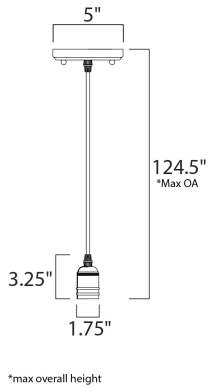

**MEASUREMENTS**

- DIMENSION : 5" L x 5" W x 3.25" H
- MAX OAH : 124.5" OAH
- CANOPY : 5" W x 0.75" H x 5" L
- HANGING WEIGHT : 1.95 lb
- WIRE LENGTH : 120"

**LAMPING**

- INPUT VOLTAGE : 120V
- LUMENS : 250 Rated
- BULB : 1 x 5W LED E26 Medium A50 , 5W Total
- BULB INCLUDED : (Included)
- DIMMABLE : Yes
- COLOR\_TEMP : 2200K