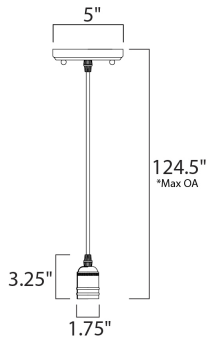

MEASUREMENTS

- DIMENSION : 5" L x 5" W x 3.25" H
- MAX OAH : 124.5" OAH
- CANOPY : 5" W x 0.75" H x 5" L
- HANGING WEIGHT : 9.9 lb
- WIRE LENGTH : 120"

LAMPING

- INPUT VOLTAGE : 120V
- BULB : 1 x 60W Incandescent E26 Medium , 60W Total
- BULB INCLUDED : (Not Included)
- DIMMABLE : Yes