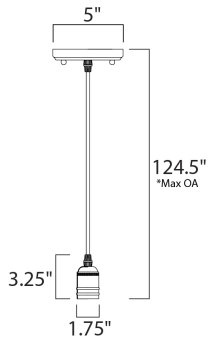

**MEASUREMENTS**

- DIMENSION : 5" L x 5" W x 3.25" H
- MAX OAH : 124.5" OAH
- CANOPY : 5" W x 0.75" H x 5" L
- HANGING WEIGHT : 9.9 lb
- WIRE LENGTH : 120"

**LAMPING**

- INPUT VOLTAGE : 120V
- BULB : 1 x 60W Incandescent E26 Medium , 60W Total
- BULB INCLUDED : (Not Included)
- DIMMABLE : Yes