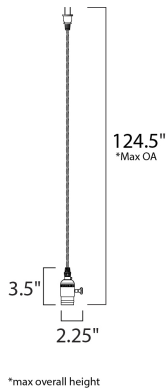

**MEASUREMENTS**

DIMENSION : 2.25" L x 2.25" W x 3.5" H  
 MAX OAH : 124.5" OAH  
 HANGING WEIGHT : 1.56 lb  
 WIRE LENGTH : 120"

**LAMPING**

INPUT VOLTAGE : 120V  
 LUMENS : 165 Rated  
 BULB : 1 x 3.5W LED E26 Medium A52 , 4W Total  
 BULB INCLUDED : (Included)  
 DIMMABLE : Yes  
 COLOR\_TEMP : 2200K