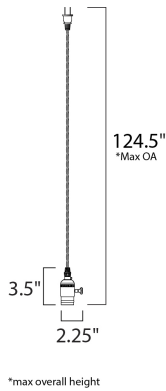

MEASUREMENTS

- DIMENSION : 2.25" L x 2.25" W x 3.5" H
- MAX OAH : 124.5" OAH
- HANGING WEIGHT : 1.56 lb
- WIRE LENGTH : 120"

LAMPING

- INPUT VOLTAGE : 120V
- LUMENS : 165 Rated
- BULB : 1 x 3.5W LED E26 Medium A52 , 4W Total
- BULB INCLUDED : (Included)
- DIMMABLE : Yes
- COLOR_TEMP : 2200K