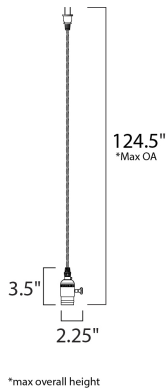

MEASUREMENTS

DIMENSION : 2.25" L x 2.25" W x 3.5" H
 MAX OAH : 124.5" OAH
 HANGING WEIGHT : 1.56 lb
 WIRE LENGTH : 120"

LAMPING

INPUT VOLTAGE : 120V
 LUMENS : 165 Rated
 BULB : 1 x 3.5W LED E26 Medium A52 , 4W Total
 BULB INCLUDED : (Included)
 DIMMABLE : Yes
 COLOR_TEMP : 2200K