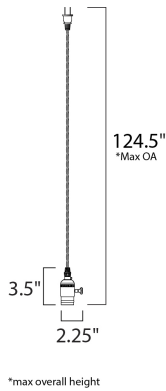

MEASUREMENTS

DIMENSION : 2.25" L x 2.25" W x 3.5" H
 MAX OAH : 124.5" OAH
 HANGING WEIGHT : 1.51 lb
 WIRE LENGTH : 120"

LAMPING

INPUT VOLTAGE : 120V
 LUMENS : 250 Rated
 BULB : 1 x 5W LED E26 Medium A50 , 5W Total
 BULB INCLUDED : (Included)
 DIMMABLE : Yes
 COLOR_TEMP : 2200K