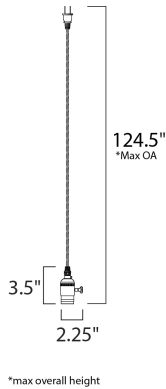

MEASUREMENTS

DIMENSION : 2.25" L x 2.25" W x 3.5" H
 MAX OAH : 124.5" OAH
 HANGING WEIGHT : 4.4 lb
 WIRE LENGTH : 120"

LAMPING

INPUT VOLTAGE : 120V
 BULB : 1 x 60W Incandescent E26 Medium , 60W Total
 BULB INCLUDED : (Not Included)
 DIMMABLE : Yes