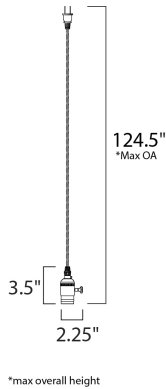

**MEASUREMENTS**

DIMENSION : 2.25" L x 2.25" W x 3.5" H  
 MAX OAH : 124.5" OAH  
 HANGING WEIGHT : 4.4 lb  
 WIRE LENGTH : 120"

**LAMPING**

INPUT VOLTAGE : 120V  
 BULB : 1 x 60W Incandescent E26 Medium , 60W Total  
 BULB INCLUDED : (Not Included)  
 DIMMABLE : Yes