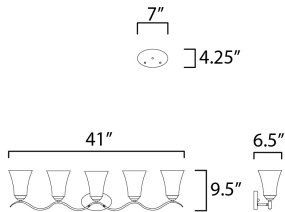

**PRODUCT DESCRIPTION**

Gently waving arms of Satin Nickel or Oil Rubbed Bronze support tall-profile Frosted glass shades creating a scale normally not found in this category of lighting. The bath vanity may be installed up or down and also includes a Polished Chrome finish.

**MEASUREMENTS**

DIMENSION : 41" W x 9.5" H x 6.5" Ext  
 BACK PLATE : 7" W x 4.25" H x 7.5" HCO  
 HANGING WEIGHT : 8.27 lb

**LAMPING**

INPUT VOLTAGE : 120V  
 BULB : 5 x 60W Incandescent E26 Medium , 300W Total  
 BULB INCLUDED : (Not Included)  
 DIMMABLE : Yes  
 LIGHTING\_DIRECTION : Omni