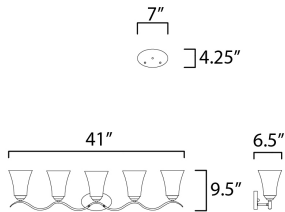

PRODUCT DESCRIPTION

Gently waving arms of Satin Nickel or Oil Rubbed Bronze support tall-profile Frosted glass shades creating a scale normally not found in this category of lighting. The bath vanity may be installed up or down and also includes a Polished Chrome finish.

MEASUREMENTS

DIMENSION : 41" W x 9.5" H x 6.5" Ext
 BACK PLATE : 7" W x 4.25" H x 7.5" HCO
 HANGING WEIGHT : 8.27 lb

LAMPING

INPUT VOLTAGE : 120V
 BULB : 5 x 60W Incandescent E26 Medium , 300W Total
 BULB INCLUDED : (Not Included)
 DIMMABLE : Yes
 LIGHTING_DIRECTION : Omni