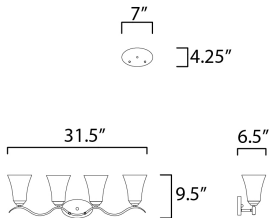

PRODUCT DESCRIPTION

Gently waving arms of Satin Nickel or Oil Rubbed Bronze support tall-profile Frosted glass shades creating a scale normally not found in this category of lighting. The bath vanity may be installed up or down and also includes a Polished Chrome finish.

MEASUREMENTS

DIMENSION : 31.5" W x 9.5" H x 6.5" Ext
 BACK PLATE : 7" W x 4.25" H x 7.5" HCO
 HANGING WEIGHT : 7.96 lb

LAMPING

INPUT VOLTAGE : 120V
 BULB : 4 x 60W Incandescent E26 Medium , 240W Total
 BULB INCLUDED : (Not Included)
 DIMMABLE : Yes
 LIGHTING_DIRECTION : Omni