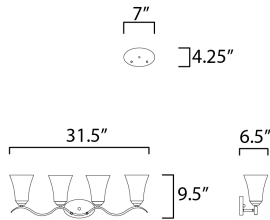

**PRODUCT DESCRIPTION**

Gently waving arms of Satin Nickel or Oil Rubbed Bronze support tall-profile Frosted glass shades creating a scale normally not found in this category of lighting. The bath vanity may be installed up or down and also includes a Polished Chrome finish.

**MEASUREMENTS**

DIMENSION : 31.5" W x 9.5" H x 6.5" Ext  
 BACK PLATE : 7" W x 4.25" H x 7.5" HCO  
 HANGING WEIGHT : 7.96 lb

**LAMPING**

INPUT VOLTAGE : 120V  
 BULB : 4 x 60W Incandescent E26 Medium , 240W Total  
 BULB INCLUDED : (Not Included)  
 DIMMABLE : Yes  
 LIGHTING\_DIRECTION : Omni