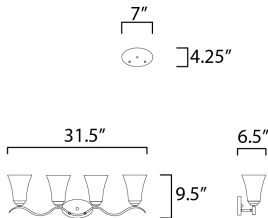

PRODUCT DESCRIPTION

Gently waving arms of Satin Nickel or Oil Rubbed Bronze support tall-profile Frosted glass shades creating a scale normally not found in this category of lighting. The bath vanity may be installed up or down and also includes a Polished Chrome finish.

MEASUREMENTS

DIMENSION : 31.5" W x 9.5" H x 6.5" Ext
 BACK PLATE : 7" W x 4.25" H x 7.5" HCO
 HANGING WEIGHT : 7.96 lb

LAMPING

INPUT VOLTAGE : 120V
 BULB : 4 x 60W Incandescent E26 Medium , 240W Total
 BULB INCLUDED : (Not Included)
 DIMMABLE : Yes
 LIGHTING_DIRECTION : Omni