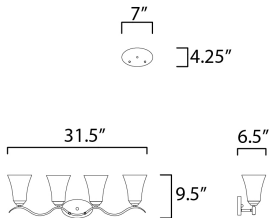

**PRODUCT DESCRIPTION**

Gently waving arms of Satin Nickel or Oil Rubbed Bronze support tall-profile Frosted glass shades creating a scale normally not found in this category of lighting. The bath vanity may be installed up or down and also includes a Polished Chrome finish.

**MEASUREMENTS**

DIMENSION : 31.5" W x 9.5" H x 6.5" Ext  
 BACK PLATE : 7" W x 4.25" H x 7.5" HCO  
 HANGING WEIGHT : 7.96 lb

**LAMPING**

INPUT VOLTAGE : 120V  
 BULB : 4 x 60W Incandescent E26 Medium , 240W Total  
 BULB INCLUDED : (Not Included)  
 DIMMABLE : Yes  
 LIGHTING\_DIRECTION : Omni