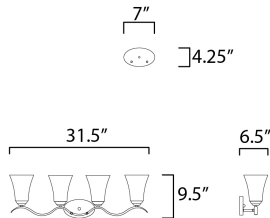

PRODUCT DESCRIPTION

Gently waving arms of Satin Nickel or Oil Rubbed Bronze support tall-profile Frosted glass shades creating a scale normally not found in this category of lighting. The bath vanity may be installed up or down and also includes a Polished Chrome finish.

MEASUREMENTS

DIMENSION : 31.5" W x 9.5" H x 6.5" Ext
 BACK PLATE : 7" W x 4.25" H x 7.5" HCO
 HANGING WEIGHT : 7.96 lb

LAMPING

INPUT VOLTAGE : 120V
 BULB : 4 x 60W Incandescent E26 Medium , 240W Total
 BULB INCLUDED : (Not Included)
 DIMMABLE : Yes
 LIGHTING_DIRECTION : Omni