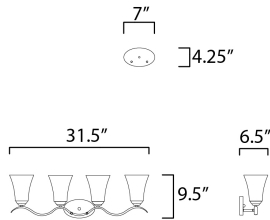

PRODUCT DESCRIPTION

Gently waving arms of Satin Nickel or Oil Rubbed Bronze support tall-profile Frosted glass shades creating a scale normally not found in this category of lighting. The bath vanity may be installed up or down and also includes a Polished Chrome finish.

MEASUREMENTS

DIMENSION : 31.5" W x 9.5" H x 6.5" Ext
 BACK PLATE : 7" W x 4.25" H x 7.5" HCO
 HANGING WEIGHT : 7.96 lb

LAMPING

INPUT VOLTAGE : 120V
 BULB : 4 x 60W Incandescent E26 Medium , 240W Total
 BULB INCLUDED : (Not Included)
 DIMMABLE : Yes
 LIGHTING_DIRECTION : Omni