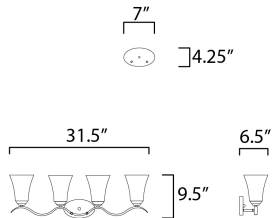

LAMPING

INPUT VOLTAGE : 120V
BULB : 4 x 60W Incandescent E26 Medium , 240W Total
BULB INCLUDED : (Not Included)
DIMMABLE : Yes
LIGHTING_DIRECTION : Omni