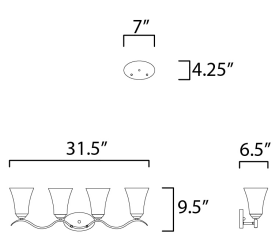

PRODUCT DESCRIPTION

Gently waving arms of Satin Nickel or Oil Rubbed Bronze support tall-profile Frosted glass shades creating a scale normally not found in this category of lighting. The bath vanity may be installed up or down and also includes a Polished Chrome finish.

ADDITIONAL

INSTALL UP/DOWN: Up/Down
OPERATING TEMPERATURE:
-20°C (-4°F), 40°C (104°F)

MEASUREMENTS

DIMENSION : 31.5" W x 9.5" H x 6.5" Ext
 BACK PLATE : 7" W x 4.25" H x 7.5" HCO
 HANGING WEIGHT : 7.96 lb