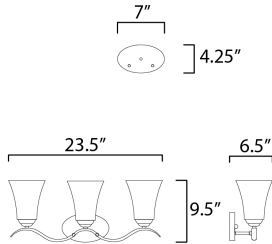

PRODUCT DESCRIPTION

Gently waving arms of Satin Nickel or Oil Rubbed Bronze support tall-profile Frosted glass shades creating a scale normally not found in this category of lighting. The bath vanity may be installed up or down and also includes a Polished Chrome finish.

MEASUREMENTS

DIMENSION : 23.5" W x 9.5" H x 6.5" Ext
 BACK PLATE : 7" W x 4.25" H x 7.5" HCO
 HANGING WEIGHT : 6.82 lb

LAMPING

INPUT VOLTAGE : 120V
 BULB : 3 x 60W Incandescent E26 Medium , 180W Total
 BULB INCLUDED : (Not Included)
 DIMMABLE : Yes
 LIGHTING_DIRECTION : Omni