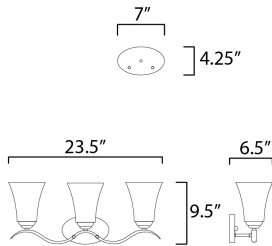

**PRODUCT DESCRIPTION**

Gently waving arms of Satin Nickel or Oil Rubbed Bronze support tall-profile Frosted glass shades creating a scale normally not found in this category of lighting. The bath vanity may be installed up or down and also includes a Polished Chrome finish.

**MEASUREMENTS**

DIMENSION : 23.5" W x 9.5" H x 6.5" Ext  
 BACK PLATE : 7" W x 4.25" H x 7.5" HCO  
 HANGING WEIGHT : 6.82 lb

**LAMPING**

INPUT VOLTAGE : 120V  
 BULB : 3 x 60W Incandescent E26 Medium , 180W Total  
 BULB INCLUDED : (Not Included)  
 DIMMABLE : Yes  
 LIGHTING\_DIRECTION : Omni