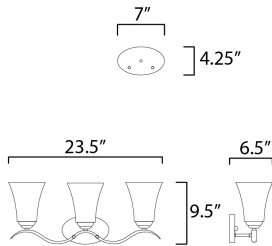

PRODUCT DESCRIPTION

Gently waving arms of Satin Nickel or Oil Rubbed Bronze support tall-profile Frosted glass shades creating a scale normally not found in this category of lighting. The bath vanity may be installed up or down and also includes a Polished Chrome finish.

MEASUREMENTS

DIMENSION : 23.5" W x 9.5" H x 6.5" Ext
 BACK PLATE : 7" W x 4.25" H x 7.5" HCO
 HANGING WEIGHT : 6.82 lb

LAMPING

INPUT VOLTAGE : 120V
 BULB : 3 x 60W Incandescent E26 Medium , 180W Total
 BULB INCLUDED : (Not Included)
 DIMMABLE : Yes
 LIGHTING_DIRECTION : Omni