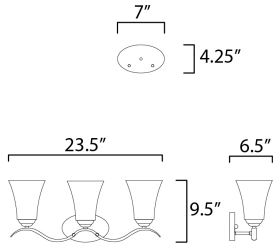

PRODUCT DESCRIPTION

Gently waving arms of Satin Nickel or Oil Rubbed Bronze support tall-profile Frosted glass shades creating a scale normally not found in this category of lighting. The bath vanity may be installed up or down and also includes a Polished Chrome finish.

MEASUREMENTS

DIMENSION : 23.5" W x 9.5" H x 6.5" Ext
 BACK PLATE : 7" W x 4.25" H x 7.5" HCO
 HANGING WEIGHT : 6.82 lb

LAMPING

INPUT VOLTAGE : 120V
 BULB : 3 x 60W Incandescent E26 Medium , 180W Total
 BULB INCLUDED : (Not Included)
 DIMMABLE : Yes
 LIGHTING_DIRECTION : Omni