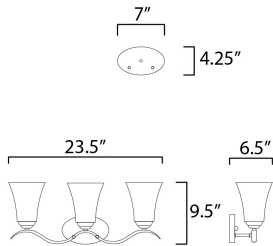

PRODUCT DESCRIPTION

Gently waving arms of Satin Nickel or Oil Rubbed Bronze support tall-profile Frosted glass shades creating a scale normally not found in this category of lighting. The bath vanity may be installed up or down and also includes a Polished Chrome finish.

MEASUREMENTS

DIMENSION : 23.5" W x 9.5" H x 6.5" Ext
 BACK PLATE : 7" W x 4.25" H x 7.5" HCO
 HANGING WEIGHT : 6.82 lb

LAMPING

INPUT VOLTAGE : 120V
 BULB : 3 x 60W Incandescent E26 Medium , 180W Total
 BULB INCLUDED : (Not Included)
 DIMMABLE : Yes
 LIGHTING_DIRECTION : Omni