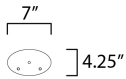

MEASUREMENTS

DIMENSION : 14.5" W x 9.5" H x 6.5" Ext
 BACK PLATE : 7" W x 4.25" H x 7.5" HCO
 HANGING WEIGHT : 5.5 lb

LAMPING

INPUT VOLTAGE : 120V
 BULB : 2 x 60W Incandescent E26 Medium , 120W Total
 BULB INCLUDED : (Not Included)
 DIMMABLE : Yes
 LIGHTING_DIRECTION : Omni