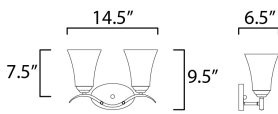

PRODUCT DESCRIPTION

Gently waving arms of Satin Nickel or Oil Rubbed Bronze support tall-profile Frosted glass shades creating a scale normally not found in this category of lighting. The bath vanity may be installed up or down and also includes a Polished Chrome finish.

MEASUREMENTS

DIMENSION : 14.5" W x 9.5" H x 6.5" Ext
 BACK PLATE : 7" W x 4.25" H x 7.5" HCO
 HANGING WEIGHT : 5.5 lb

LAMPING

INPUT VOLTAGE : 120V
 BULB : 2 x 60W Incandescent E26 Medium , 120W Total
 BULB INCLUDED : (Not Included)
 DIMMABLE : Yes
 LIGHTING_DIRECTION : Omni