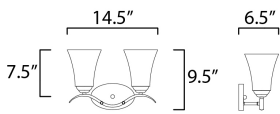

**PRODUCT DESCRIPTION**

Gently waving arms of Satin Nickel or Oil Rubbed Bronze support tall-profile Frosted glass shades creating a scale normally not found in this category of lighting. The bath vanity may be installed up or down and also includes a Polished Chrome finish.

**MEASUREMENTS**

DIMENSION : 14.5" W x 9.5" H x 6.5" Ext  
 BACK PLATE : 7" W x 4.25" H x 7.5" HCO  
 HANGING WEIGHT : 5.5 lb

**LAMPING**

INPUT VOLTAGE : 120V  
 BULB : 2 x 60W Incandescent E26 Medium , 120W Total  
 BULB INCLUDED : (Not Included)  
 DIMMABLE : Yes  
 LIGHTING\_DIRECTION : Omni