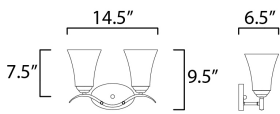

MEASUREMENTS

DIMENSION : 14.5" W x 9.5" H x 6.5" Ext
 BACK PLATE : 7" W x 4.25" H x 7.5" HCO
 HANGING WEIGHT : 5.5 lb

LAMPING

INPUT VOLTAGE : 120V
 BULB : 2 x 60W Incandescent E26 Medium , 120W Total
 BULB INCLUDED : (Not Included)
 DIMMABLE : Yes
 LIGHTING_DIRECTION : Omni