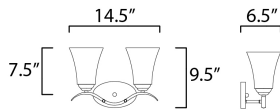

PRODUCT DESCRIPTION

Gently waving arms of Satin Nickel or Oil Rubbed Bronze support tall-profile Frosted glass shades creating a scale normally not found in this category of lighting. The bath vanity may be installed up or down and also includes a Polished Chrome finish.

MEASUREMENTS

DIMENSION : 14.5" W x 9.5" H x 6.5" Ext
 BACK PLATE : 7" W x 4.25" H x 7.5" HCO
 HANGING WEIGHT : 5.5 lb

LAMPING

INPUT VOLTAGE : 120V
 BULB : 2 x 60W Incandescent E26 Medium , 120W Total
 BULB INCLUDED : (Not Included)
 DIMMABLE : Yes
 LIGHTING_DIRECTION : Omni