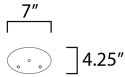

**MEASUREMENTS**

DIMENSION : 14.5" W x 9.5" H x 6.5" Ext  
 BACK PLATE : 7" W x 4.25" H x 7.5" HCO  
 HANGING WEIGHT : 5.5 lb

**LAMPING**

INPUT VOLTAGE : 120V  
 BULB : 2 x 60W Incandescent E26 Medium , 120W Total  
 BULB INCLUDED : (Not Included)  
 DIMMABLE : Yes  
 LIGHTING\_DIRECTION : Omni