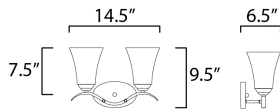

**PRODUCT DESCRIPTION**

Gently waving arms of Satin Nickel or Oil Rubbed Bronze support tall-profile Frosted glass shades creating a scale normally not found in this category of lighting. The bath vanity may be installed up or down and also includes a Polished Chrome finish.

**MEASUREMENTS**

DIMENSION : 14.5" W x 9.5" H x 6.5" Ext  
 BACK PLATE : 7" W x 4.25" H x 7.5" HCO  
 HANGING WEIGHT : 5.5 lb

**LAMPING**

INPUT VOLTAGE : 120V  
 BULB : 2 x 60W Incandescent E26 Medium , 120W Total  
 BULB INCLUDED : (Not Included)  
 DIMMABLE : Yes  
 LIGHTING\_DIRECTION : Omni