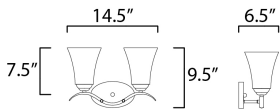

PRODUCT DESCRIPTION

Gently waving arms of Satin Nickel or Oil Rubbed Bronze support tall-profile Frosted glass shades creating a scale normally not found in this category of lighting. The bath vanity may be installed up or down and also includes a Polished Chrome finish.

MEASUREMENTS

DIMENSION : 14.5" W x 9.5" H x 6.5" Ext
 BACK PLATE : 7" W x 4.25" H x 7.5" HCO
 HANGING WEIGHT : 5.5 lb

LAMPING

INPUT VOLTAGE : 120V
 BULB : 2 x 60W Incandescent E26 Medium , 120W Total
 BULB INCLUDED : (Not Included)
 DIMMABLE : Yes
 LIGHTING_DIRECTION : Omni