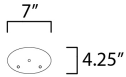

MEASUREMENTS

DIMENSION : 14.5" W x 9.5" H x 6.5" Ext
 BACK PLATE : 7" W x 4.25" H x 7.5" HCO
 HANGING WEIGHT : 5.5 lb

LAMPING

INPUT VOLTAGE : 120V
 BULB : 2 x 60W Incandescent E26 Medium , 120W Total
 BULB INCLUDED : (Not Included)
 DIMMABLE : Yes
 LIGHTING_DIRECTION : Omni