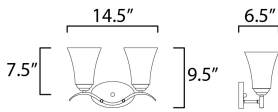

PRODUCT DESCRIPTION

Gently waving arms of Satin Nickel or Oil Rubbed Bronze support tall-profile Frosted glass shades creating a scale normally not found in this category of lighting. The bath vanity may be installed up or down and also includes a Polished Chrome finish.

MEASUREMENTS

DIMENSION : 14.5" W x 9.5" H x 6.5" Ext
 BACK PLATE : 7" W x 4.25" H x 7.5" HCO
 HANGING WEIGHT : 5.5 lb

LAMPING

INPUT VOLTAGE : 120V
 BULB : 2 x 60W Incandescent E26 Medium , 120W Total
 BULB INCLUDED : (Not Included)
 DIMMABLE : Yes
 LIGHTING_DIRECTION : Omni