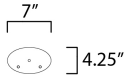

MEASUREMENTS

DIMENSION : 14.5" W x 9.5" H x 6.5" Ext
 BACK PLATE : 7" W x 4.25" H x 7.5" HCO
 HANGING WEIGHT : 5.5 lb

LAMPING

INPUT VOLTAGE : 120V
 BULB : 2 x 60W Incandescent E26 Medium , 120W Total
 BULB INCLUDED : (Not Included)
 DIMMABLE : Yes
 LIGHTING_DIRECTION : Omni