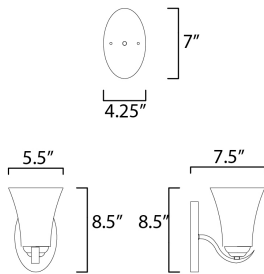

**PRODUCT DESCRIPTION**

Gently waving arms of Satin Nickel or Oil Rubbed Bronze support tall-profile Frosted glass shades creating a scale normally not found in this category of lighting. The bath vanity may be installed up or down and also includes a Polished Chrome finish.

**ADDITIONAL**

INSTALL UP/DOWN: Up/Down  
OPERATING TEMPERATURE:  
-20°C (-4°F), 40°C (104°F)

**MEASUREMENTS**

- DIMENSION : 5.5" W x 8.5" H x 7.5" Ext
- BACK PLATE : 7" W x 4.25" H x 4.75" HCO
- HANGING WEIGHT : 1.94 lb